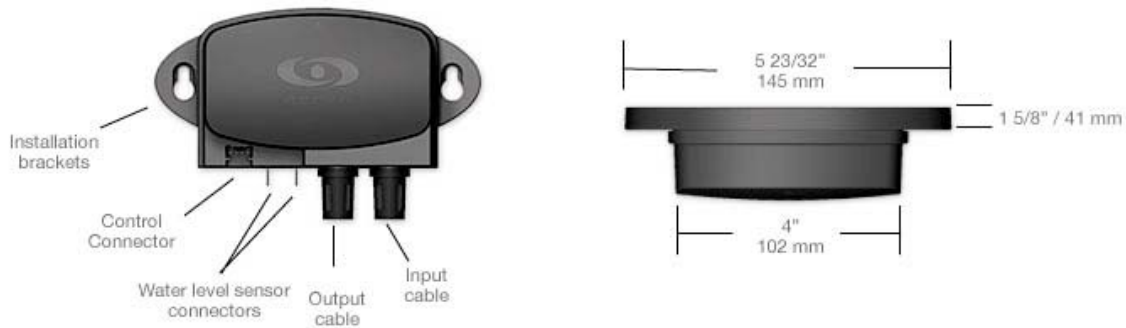

Welcome to Bath Controls by Gecko

Efficient and reliable electronic controls for whirlpools and therapeutic baths

[Français](#) | [English](#)

[Bath](#) › [Controls](#) › [Blower](#) › [Pumps](#) › [Heater](#) › [Accessories](#) › [Support](#) › [Contact us](#)

Overview | **Main Features**

Standard features include:

- Discrete and compact power box fits in anywhere, and is very easy to install.
- Attractive On/Off LED control switch provides easy fingertip control and conveniently lights up to show when pump is running.
- Control switch overlay can be customized to meet specific customer graphic needs.
- Convenient built-in timer deactivates pump after 20 minutes, unless it is manually turned off first.

Electric specifications:

Input:	120 VAC, 60 Hz, 15 A (Nema plug or bare wire)
Outputs:	
Pump	1 Hp, 15A (Nema receptacle or 0.25" Quick Disconnect)
Temperature:	
Operational	32 to 104 °F (0 to 40 °C)
Non-operational	-4 to 158°F (-20 to 70°C)

Overview | **Main Features**

Gecko Alliance

450 des Canetons, Québec (QC) G2E 5W6 Canada, 800.78.GECKO, Fax: 418.872.0920
9225 Stellar Court, Corona, CA 92883 USA, 951.667.2000, Fax: 951.667.2902

© 2009 - Gecko Alliance