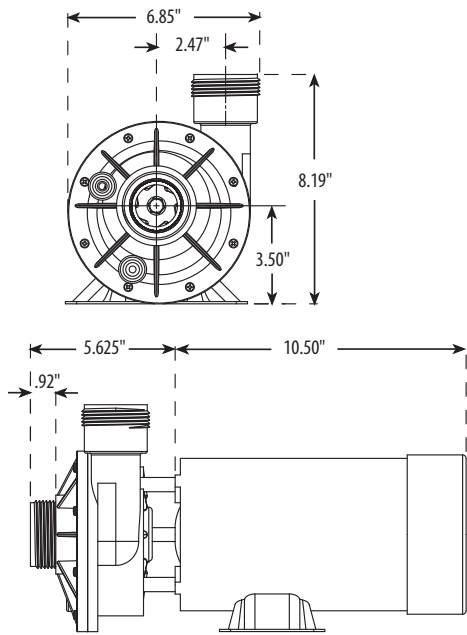

Spa Pumps / Spa Flo II - 48-Frame

FEATURES:

- 48-frame proven design
- Designed for direct replacement in most spas
- Silicone carbide seals, Viton bellows, 316SS casing
- 1 1/2" Intake and Discharge

For replacement parts, see page 299.

PRESSURE VERSUS FLOW RATE

2-Speed Spa Flo II 48-Frame Pumps

Part No.	HP	Volts	Hz	Case Quantity	List (US \$)
3420410-SOZ	1	115	60	1	609.09
3420610-SOZ	1 1/2	115	60	1	665.10
3420820-SOZ	2	230	60	1	704.73

Sold without cords. Please call for available cords.

1-Speed Spa Flo II 48-Frame Pumps

Part No.	HP	Volts	Hz	Case Quantity	List (US \$)
3410410-SOZ	1	115	60	1	526.38
3410610-SOZ	1 1/2	115	60	--	566.34
3410830-SOZ	2	115 / 230	60	1	648.56

Sold without cords. Please call for available cords.