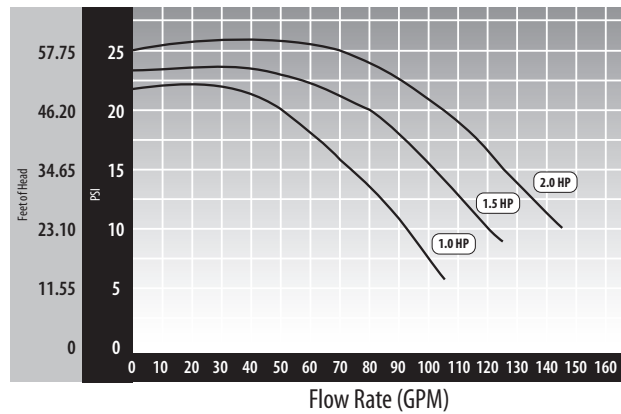

Spa Pumps / Spa Flo II - 48-Frame

FEATURES:

- 48-frame proven design
- Designed for direct replacement in most spas
- Silicone carbide seals, Viton bellows, 316SS casing
- 1 1/2" Intake and Discharge

For replacement parts, see page 299.

PRESSURE VERSUS FLOW RATE

2-Speed Spa Flo II 48-Frame Pumps

Part No.	HP	Volts	Hz	Case Quantity	List (US \$)
3420410-SOZ	1	115	60	1	609.09
3420610-SOZ	1 1/2	115	60	1	665.10
3420820-SOZ	2	230	60	1	704.73

Sold without cords. Please call for available cords.

1-Speed Spa Flo II 48-Frame Pumps

Part No.	HP	Volts	Hz	Case Quantity	List (US \$)
3410410-SOZ	1	115	60	1	526.38
3410610-SOZ	1 1/2	115	60	--	566.34
3410830-SOZ	2	115 / 230	60	1	648.56

Sold without cords. Please call for available cords.