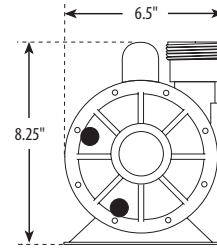

Spa Pumps / Iron Might

FEATURES:

- 24-hour circulation
- 48-frame proven design
- Side discharge for optimum flow
- Multiple union assemblies available
- Delivers 40 GPM
- 1/15 HP
- Only 1.3 Amps
- Silicone carbide seals, Viton bellows, 316SS casing
- 1 1/2" Intake and Discharge

**NOW in
50/60 Hz!**

PRESSURE VS FLOW RATE

Iron Might 1-Speed 48-Frame Circulating Pumps

Part No.	Volts	Hz	Case Quantity	Weight (lbs.)	List (US \$)
3110070-0E	230	50/60	1	--	503.81
3410030-1E	115	60	1	14	526.38

Leaf Trap (sold separately)

Part No.	Description	Case Quantity	Weight (lbs.)	List (US \$)
310-5400	Leaf Trap – 1 1/2" Union x 1 1/2" FPT	4	13	95.75

Pond Pump - Iron Might with Trap

Part No.	Description	Weight (lbs.)	List (US \$)
3410030-1E77	1/15 HP - 115V - 6 ft. NEMA Cord	19	511.97