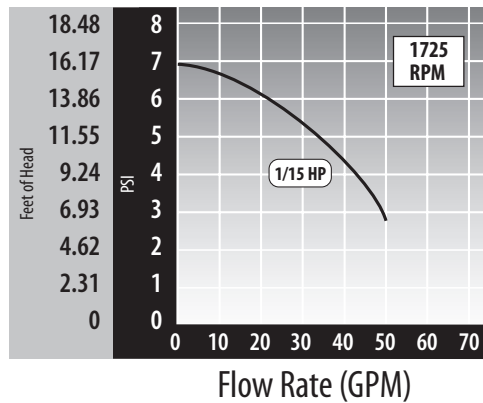

Spa Pumps / Iron Might

FEATURES:

- 24-hour circulation
- 48-frame proven design
- Side discharge for optimum flow
- Multiple union assemblies available
- Delivers 40 GPM
- 1/15 HP
- Only 1.3 Amps
- Silicone carbide seals, Viton bellows, 316SS casing
- 1 1/2" Intake and Discharge

**NOW in
50/60 Hz!**

PRESSURE VS FLOW RATE

Iron Might 1-Speed 48-Frame Circulating Pumps

Part No.	Volts	Hz	Case Quantity	Weight (lbs.)	List (US \$)
3110070-0E	230	50/60	1	--	503.81
3410030-1E	115	60	1	14	526.38

Leaf Trap (sold separately)

Part No.	Description	Case Quantity	Weight (lbs.)	List (US \$)
310-5400	Leaf Trap – 1 1/2" Union x 1 1/2" FPT	4	13	95.75

Pond Pump - Iron Might with Trap

Part No.	Description	Weight (lbs.)	List (US \$)
3410030-1E77	1/15 HP - 115V - 6 ft. NEMA Cord	19	511.97