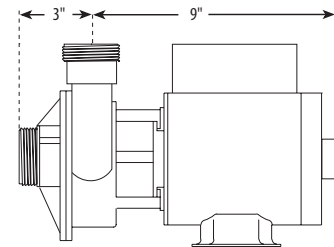

Spa Pumps / Iron Might

FEATURES:

- 24-hour circulation
- 48-frame proven design
- Side discharge for optimum flow
- Multiple union assemblies available
- Delivers 40 GPM
- 1/15 HP
- Only 1.3 Amps
- Silicone carbide seals, Viton bellows, 316SS casing
- 1 1/2" Intake and Discharge

**NOW in
50/60 Hz!**

PRESSURE VS FLOW RATE

Iron Might 1-Speed 48-Frame Circulating Pumps

Part No.	Volts	Hz	Case Quantity	Weight (lbs.)	List (US \$)
3110070-0E	230	50/60	1	--	503.81
3410030-1E	115	60	1	14	526.38

Leaf Trap (sold separately)

Part No.	Description	Case Quantity	Weight (lbs.)	List (US \$)
310-5400	Leaf Trap – 1 1/2" Union x 1 1/2" FPT	4	13	95.75

Pond Pump - Iron Might with Trap

Part No.	Description	Weight (lbs.)	List (US \$)
3410030-1E77	1/15 HP - 115V - 6 ft. NEMA Cord	19	511.97