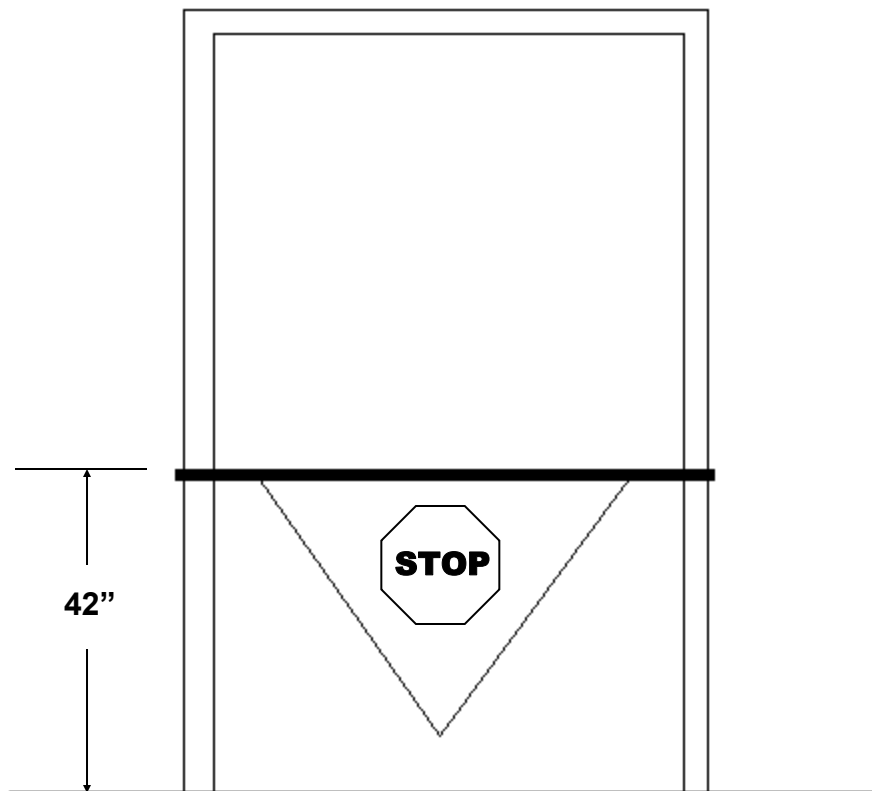

Safe•t mate®

MODEL # SM-006

Adjustable Nylon Stop Banner

The Safe•t mate Nylon Stop Banner presents an imposing visual barrier. The recognizable red stop symbol set against the bright yellow triangular background has proven to be an effective deterrent. Installed correctly, it will prevent wandering individuals from entering restricted and dangerous areas.

Suggested uses: Stairwells, wet floors, Nurses stations, resident rooms, utility rooms, areas under renovations etc.

One banner is adjustable to span up to a 60" wide opening. Two or more can be easily joined to span wider openings.

Install the banner at approximately 42" from the floor using the provided adhesive backed hook and loop. Grommets are installed on the straps so that **ONE** side of the banner can be more permanently installed. This may deter individuals from removing and walking away with the banner.