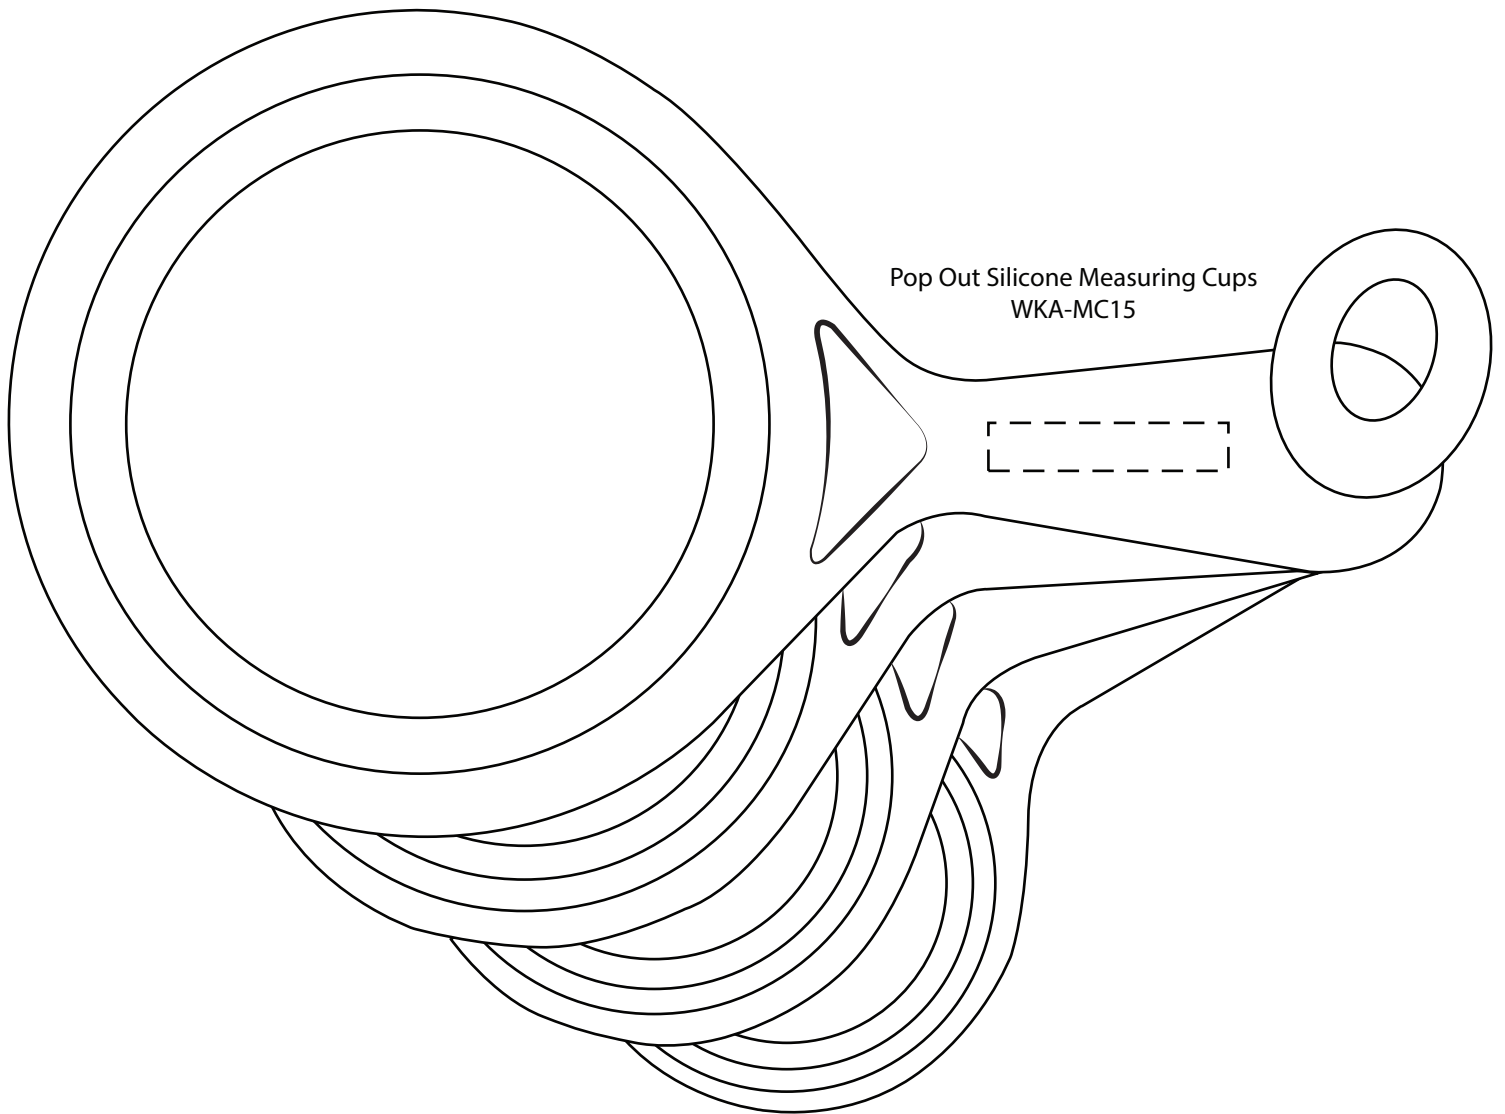

ACTUAL SIZE

1-1/4" x 1/4"

Pop Out Silicone Measuring Cups
WKA-MC15

Item #	Description
--------	-------------

WKA-MC15	POP OUT SILICONE MEASURING CUPS
----------	---------------------------------

Your artwork will be sized to max imprint area unless otherwise requested. Due to the orientation of some logos, your artwork may be sized smaller than the imprint area listed here or in the catalog to achieve a uniform, non-distorted imprint.