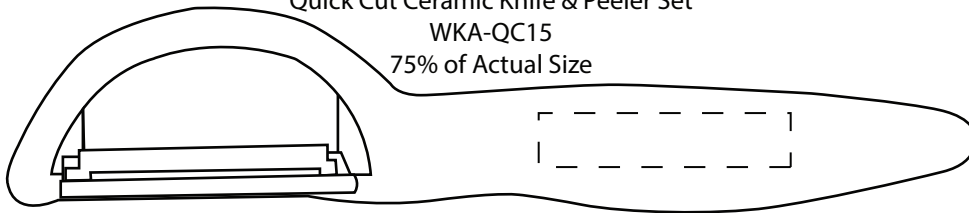

ACTUAL SIZE

1-3/4" x 3/8"

Quick Cut Ceramic Knife & Peeler Set

WKA-QC15

75% of Actual Size

Quick Cut Ceramic Knife & Peeler Set

WKA-QC15

75% of Actual Size

Item #	Description
--------	-------------

WKA-QC15	QUICK CUT CERAMIC KNIFE & PEELER SET
----------	--------------------------------------

Your artwork will be sized to max imprint area unless otherwise requested. Due to the orientation of some logos, your artwork may be sized smaller than the imprint area listed here or in the catalog to achieve a uniform, non-distorted imprint.