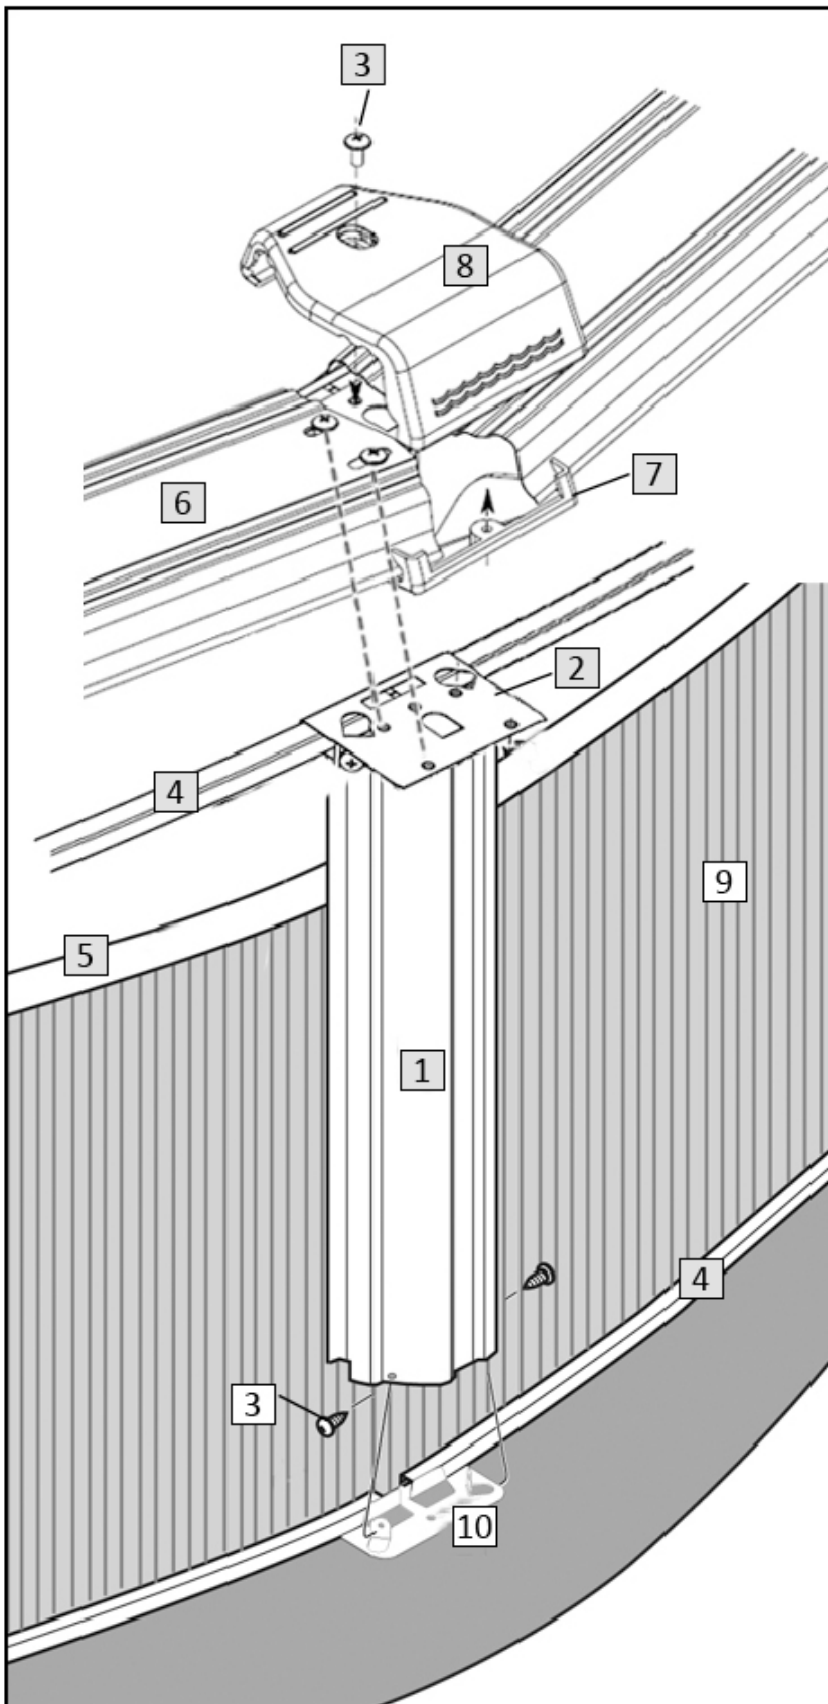

Carton Breakdown

Belize 33' Round 52"

NB2531

	Key #	Qty	Part #	Order #	Part Description
FRAME CARTON # 3352-6HP-WS-2					
<input type="checkbox"/>	4	44	1633	NBP1109	5/8in Rail L=1431mm (56-3/8")
<input type="checkbox"/>	6	22	1164	NBP1023	6in Top Seat L=1429 (56-1/4") 15ft
<input type="checkbox"/>	1	22	2366	NBP1028	6in Vertical (52" High)
<input type="checkbox"/>	---	1	0022	-----	Warranty
<input type="checkbox"/>	---	1	0023	-----	Safety Decals
<input type="checkbox"/>	---	1	0024	-----	Parts List + Frame Instruction
<input type="checkbox"/>	---	1	0025	-----	Safety Booklet
<input type="checkbox"/>	---	1	0001	-----	Round Instruction Manual
FRAME CARTON # 33-6P-WS-3					
<input type="checkbox"/>	2	22	2168	NBP1068	6in Resin Joint - Upper
<input type="checkbox"/>	10	22	2268	NBP1069	6in Resin Joint - Lower
<input type="checkbox"/>	8	22	2463	NBP1029	6in Seat Cover
<input type="checkbox"/>	7	22	2464	NBP1030	6in Seat Cover Bracket
<input type="checkbox"/>	3	1	3318	NBP1032	SEAT COVER ASSEMBLY BOLT PACKAGE
			*0341	-----	#12 Sheet Metal Screw (242)
			*2402	-----	Resin Seat Cover Cap (22)
WALL CARTON # 3352-THT-W					
<input type="checkbox"/>	9	1	52" Wall	-----	Terra Haute Taupe
<input type="checkbox"/>	5	24	8100	-----	Plastic Edging
<input type="checkbox"/>	3	1	0113	NBP1021	52" WALL JOINT BOLT PACKAGE
			*0513	-----	1/4" x 1/2" Truss Head Screw (26)
			*0411	-----	1/4" Reinforcing Washer (51)
			*0611	-----	1/4" Nut (26)

*These part #'s are not available to purchase separately. They must be purchased as part of the corresponding package.

Belize 33' Round 52"

NB2531

Key #	Part Description
1	6 in Vertical
2	Resin Upper Joint
3	Hardware
4	5/8" Rail
5	Plastic Edging
6	6in Top Seat
7	6in Seat Cover Bracket
8	6in Seat Cover
9	Wall
10	Resin Lower Joint