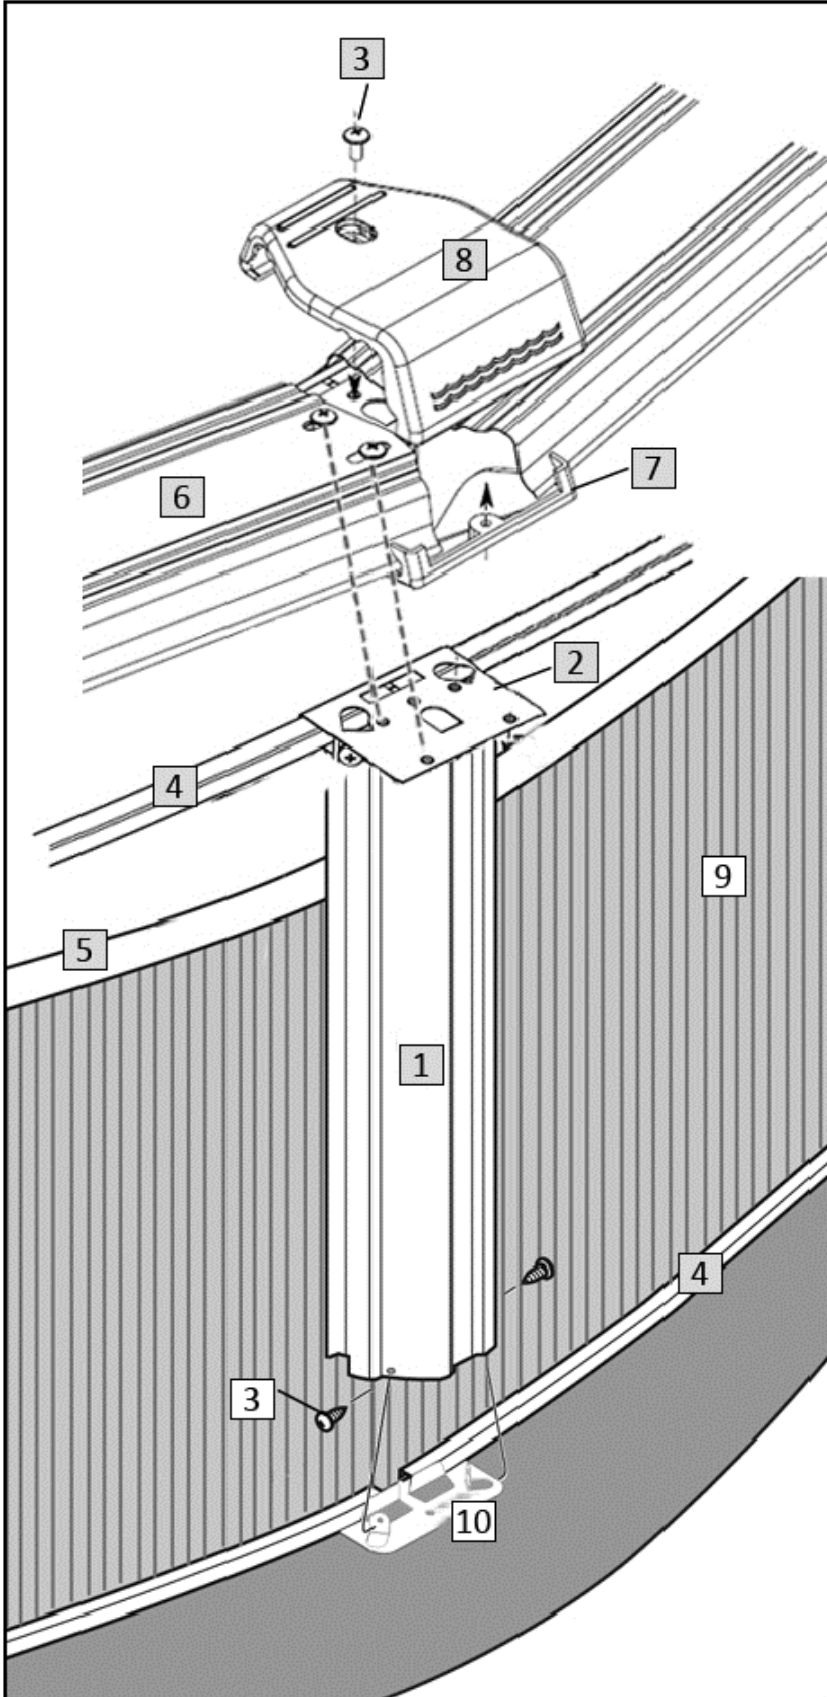

*These part #s are not available to purchase separately. They must be purchased as the Seat Cover Assembly Bolt Package, Order # NBP1032

Carton Breakdown
Belize 12' Round 48''
NB2501

Key #	Qty	Item #	Mfg Part #	Part Description	
WALL CARTON # 1248-THT-W					
<input type="checkbox"/>	5	9	NL107	8100	Plastic Edging
<input type="checkbox"/>	9	1	PC5243	48+Wall	Terra Haute Taupe Wall
48'' Wall Joint Bolt Package (Part # 0113, Order # NBP1021)					
<input type="checkbox"/>	3	23	NBP1021	0513*	¼+x ½+Truss Head Screw
<input type="checkbox"/>	3	45	NBP1021	0411*	¼+Reinforcing Washer
<input type="checkbox"/>	3	23	NBP1021	0611*	¼+Nut

*These part #s are not available to purchase separately. They must be purchased as the Wall Joint Bolt Package, Order # NBP1021

Belize 12' Round 48"

NB2501

Key #	Part Description	Item #
1	6in Vertical	NBP1027
2	Resin Upper Joint	NBP1068
3	Seat Cover Hardware	NBP1032
3	Wall Joint Hardware	NBP1021
4	5/8+Rail	NBP1024
5	Plastic Edging	NL107
6	6in Top Seat	NBP1022
7	6in Seat Cover Bracket	NBP1030
8	6in Seat Cover	NBP1029
9	Wall	PC5243
10	Resin Lower Joint	NBP1069