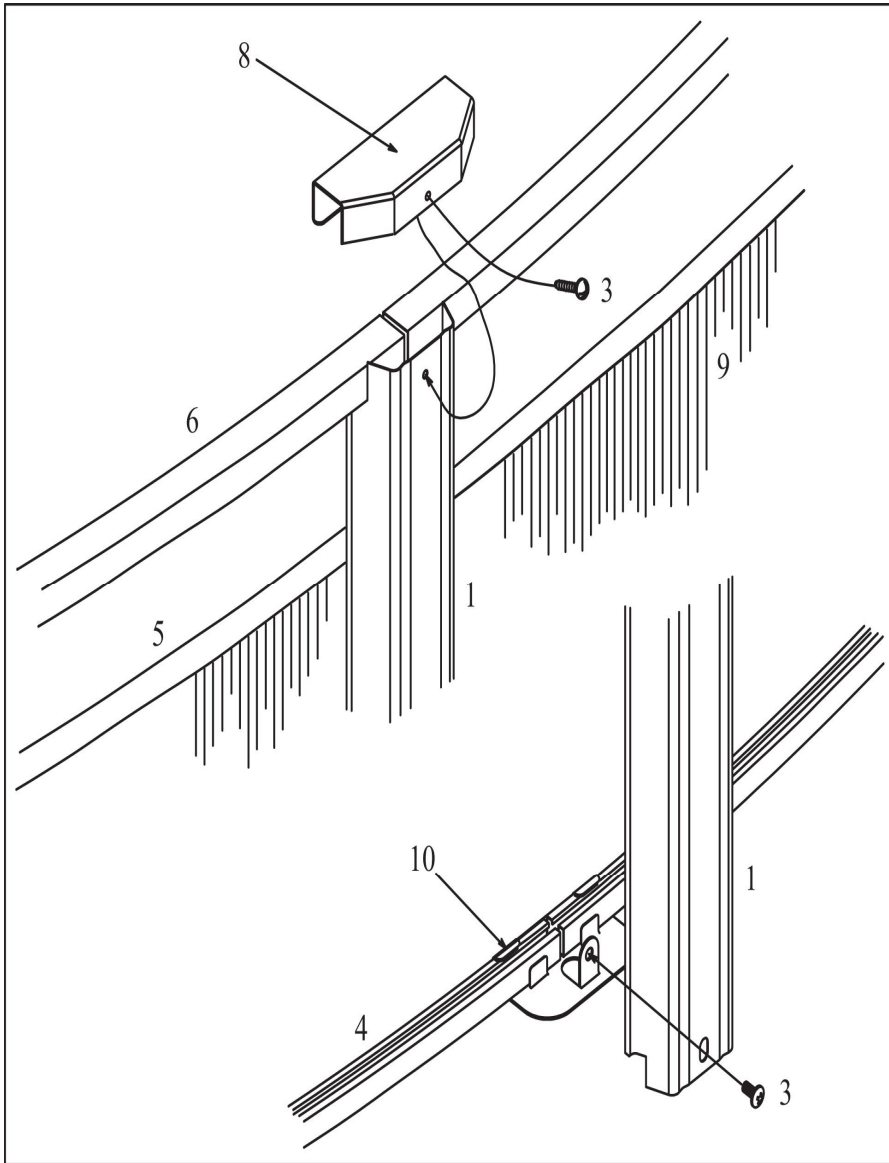

Blue Lagoon 12' Round 48"

NB1061

Key #	Part Description	Item #
1	1in Vertical	NBP1112
3	Hardware	-----
3	Wall Joint Hardware	NBP1021
4	5/8+Rail	NBP1024
5	Plastic Edging	NL107
6	1in Top Rail	NBP1040
8	1in Cap Joint	NBP1116
9	Wall	NBP1120
10	Lower Joint	NBP1117