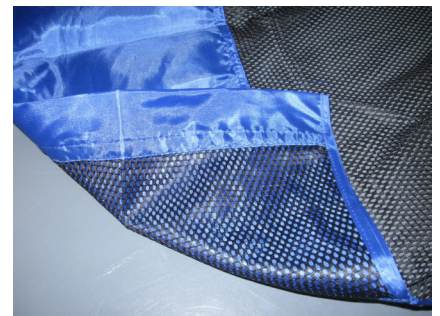

## Spec Sheet

For 2.75" (70 mm)  
or 3.5" (89 mm) dia.  
Noodles

**NT246 UPC:** 672875500192

**Material Specs:** (All fabric is measured when laid flat and pulled tight)

The black mesh is 65g, the polyester blue cloth is 65g.

Blue band at top is approx 7" (178 mm) L x 24" (610 mm) wide

Black mesh is approx. 30" (762 mm) L x 24" (610 mm) wide, 21" (533 mm) at bottom, with 3" (76 mm) overlapping fold approx. 12" (305 mm) in from each end

< **Packaging:** Individually packaged in zip lock style poly bag with "Suffocation Warning" imprinted in black on outside. Bag to be labeled with the UPC, item # and description.

Bottom black nylon strap, which runs entire length of bottom, is 1" x 5" when folded flat (25 x 127 mm). Black elastic strap is 1 1/8" x 4" flat (29 x 102 mm).

Double stitched, 3" (76 mm) overlapping fold where back and seat meet, 6" (152 mm) from elastic band.

Blue fabric is double stitched to black mesh fabric with blue matching thread.