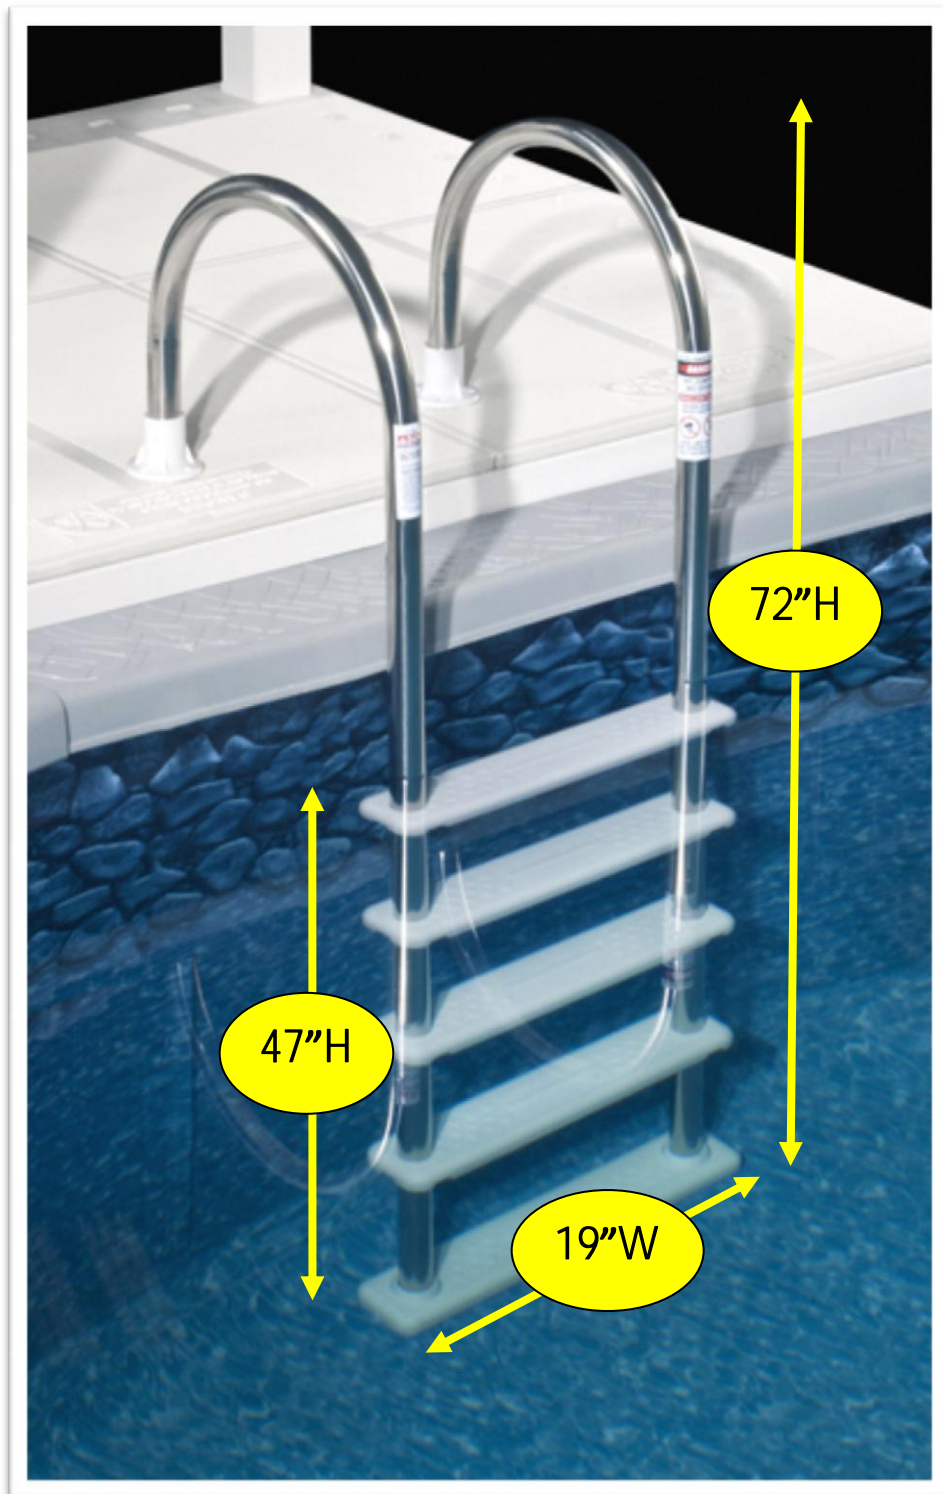

NE122SS Stainless Steel In-Pool Ladder

Max. Weight Capacity: 300 lbs