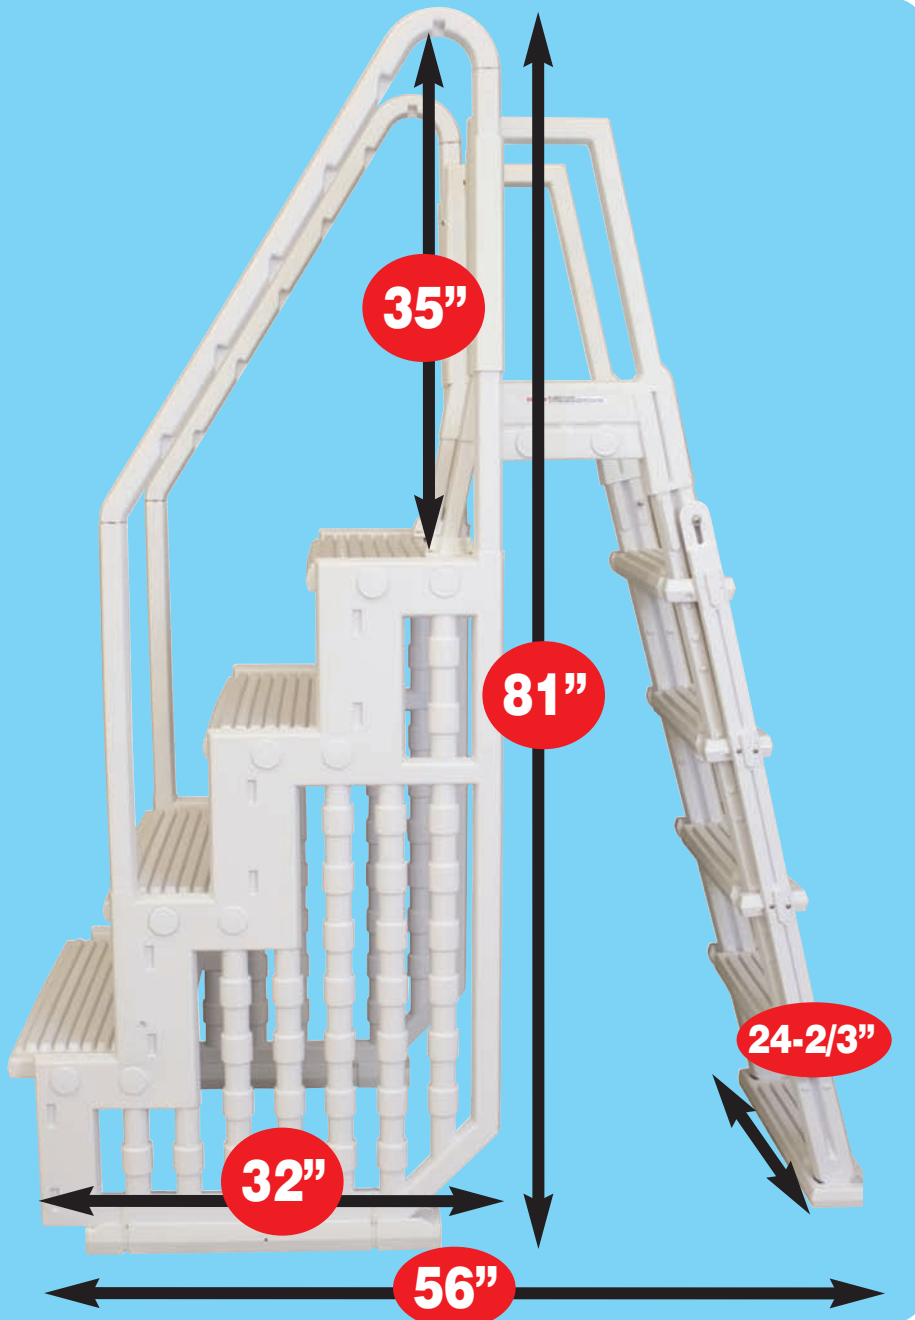

EASY STEP W/OUTSIDE LADDER NE 126

- ✔ Perfect set-up for entry into aboveground pools with no deck
- ✔ Unlike standard A-frame ladders, the outside ladder is combined with an in-pool step making it easier to step into the pool
- ✔ Adjustable for use with 48" to 54" pools
- ✔ Outside ladder swings up when pool is not in use to limit access to the pool

NOT SHOWN

- Max width of step = 32.5"
- Width of steps on ladder = 18"

MAXIMUM WEIGHT CAPACITY

300 Lbs.