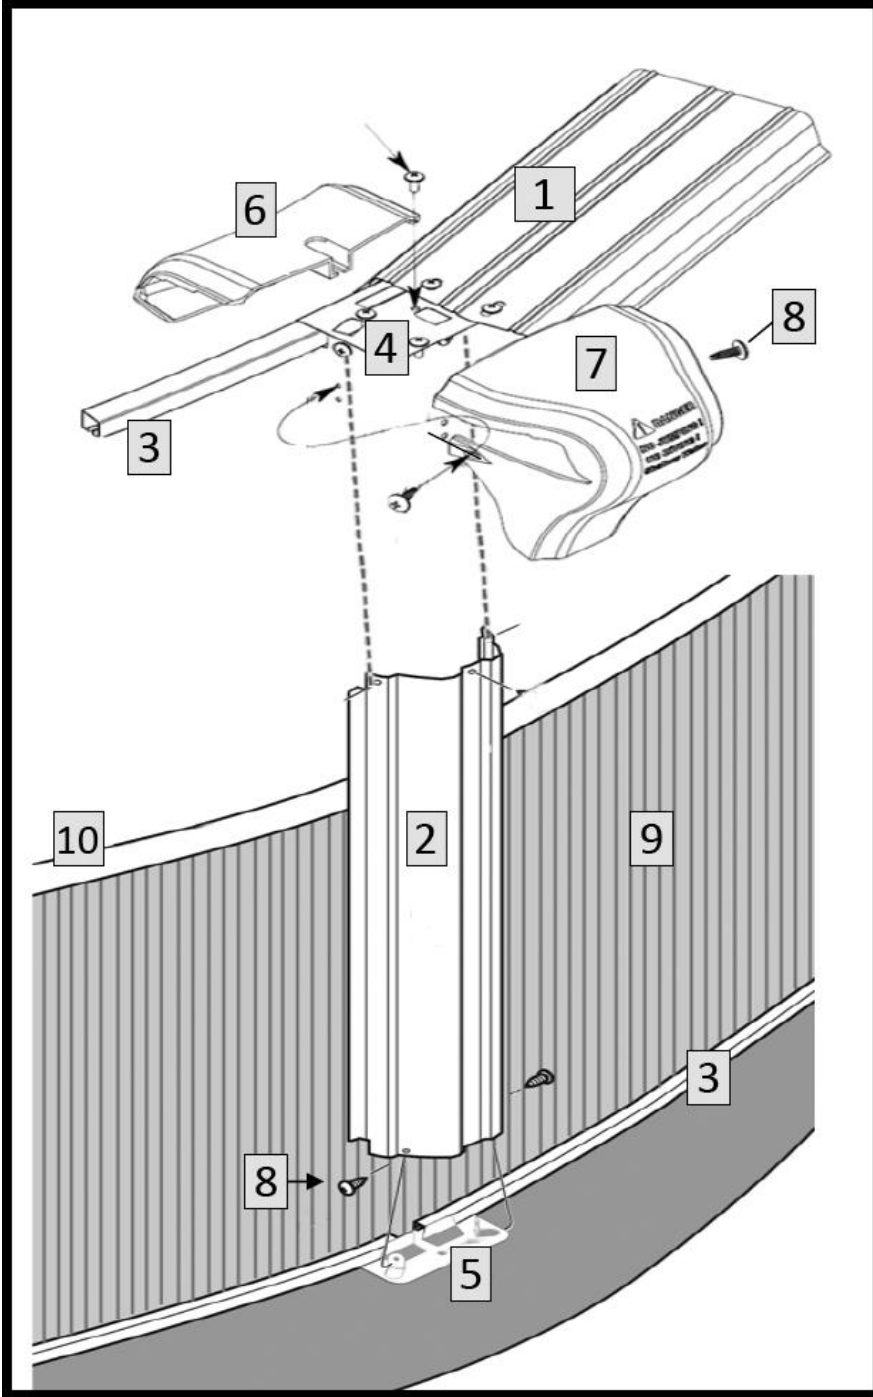

Carton Breakdown

Martinique 27' Round 52"

NB2615

Key #	Qty	Item #	Mfg Part #	Part Description	
FRAME CARTON # 2752-7HN-EX-2					
<input type="checkbox"/>	1	18	NBP1050	1174EX	7in Top Seat L=1444 (56-7/8+) 15ft
<input type="checkbox"/>	2	18	NBP1053	2374EX	7in Vertical (52+High)
<input type="checkbox"/>	---	1	-----	0022	Warranty
<input type="checkbox"/>	---	1	-----	0023	Safety Decals
<input type="checkbox"/>	---	1	-----	0024	Parts List + Frame Instruction
<input type="checkbox"/>	---	1	-----	0025	Safety Booklet
<input type="checkbox"/>	---	1	-----	0001	Round Instruction Manual
FRAME CARTON # 27-5/8 RAIL-2					
<input type="checkbox"/>	3	36	NBP1058	1627	5/8in Rail L=1431mm (56-3/8+)
FRAME CARTON # 27-7P-EX-3					
<input type="checkbox"/>	4	18	NBP1061	2176	7in Resin Joint - Upper
<input type="checkbox"/>	5	18	NBP1062	2276	7in Resin Joint - Lower
<input type="checkbox"/>	6	18	NBP1064	2475EX	7in Seat Cover - Inside
<input type="checkbox"/>	7	18	NBP1065	2476EX	7in Seat Cover - Outside
<input type="checkbox"/>	8	1	NBP1111	0341	SEAT COVER ASSEMBLY BOLT PACKAGE #12 Sheet Metal Screw (216)
WALL CARTON # 2752-TRG-W					
<input type="checkbox"/>	9	1	PC5224	52+Wall	Touring Gray Wall
<input type="checkbox"/>	10	20	NL107	8100	Plastic Edging
52" Wall Joint Bolt Package (Part # 0113, Order # NBP1021)					
<input type="checkbox"/>	3	26	NBP1021	0513*	¼+x ½+Truss Head Screw
<input type="checkbox"/>	3	51	NBP1021	0411*	¼+Reinforcing Washer
<input type="checkbox"/>	3	26	NBP1021	0611*	¼+Nut

*These part #s are not available to purchase separately. They must be purchased as the Wall Joint Bolt Package, Order # NBP1021

Martinique 27' Round 52"

NB2615

Key #	Part Description	Item #
1	Top Seat	NBP1050
2	7in Vertical	NBP1053
3	5/8in Rail	NBP1058
4	7in Resin Joint - Upper	NBP1061
5	7in Resin Joint - Lower	NBP1062
6	7in Seat Cover - Inside	NBP1064
7	7in Seat Cover - Outside	NBP1065
8	Assembly Hrdwr.	NBP1111
9	Wall	PC5224
---	Wall Joint Hrdwr.	NBP1021
10	Plastic Edging	NL107