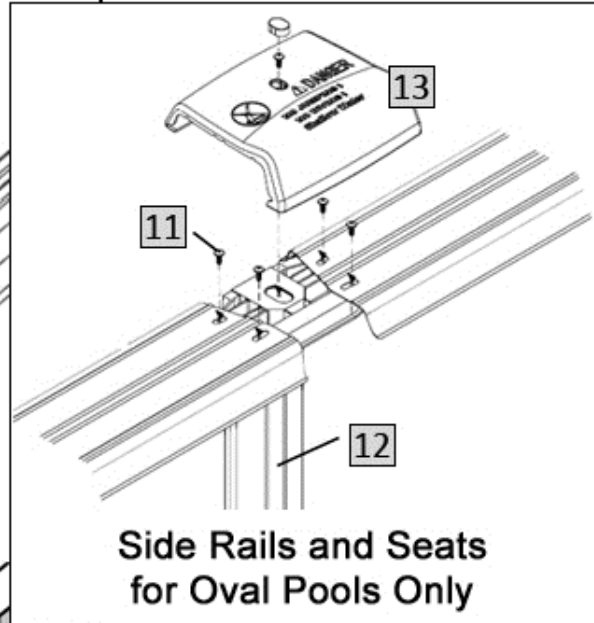

Belize 21'x41' Oval 52"

NB2540

Key #	Part Description	Item #
1	6in Vertical	NBP1028
2	Resin Upper Joint	NBP1068
3	Seat Cover Hardware	NBP1032
3	Wall Joint Hardware	NBP1021
4	5/8"+Rail	NBP1055
5	Plastic Edging	NL107
6	6in Top Seat	NBP1023
7	6in Seat Cover Brckt.	NBP1030
8	6in Seat Cover	NBP1029
9	Wall	PC5214
10	Resin Lower Joint	NBP1069
11	Braced Oval Frame Bolt Hardware	NBP1000
12	6in Side Vertical	NBP1006
13	6in Side Seat Cover	NBP1033