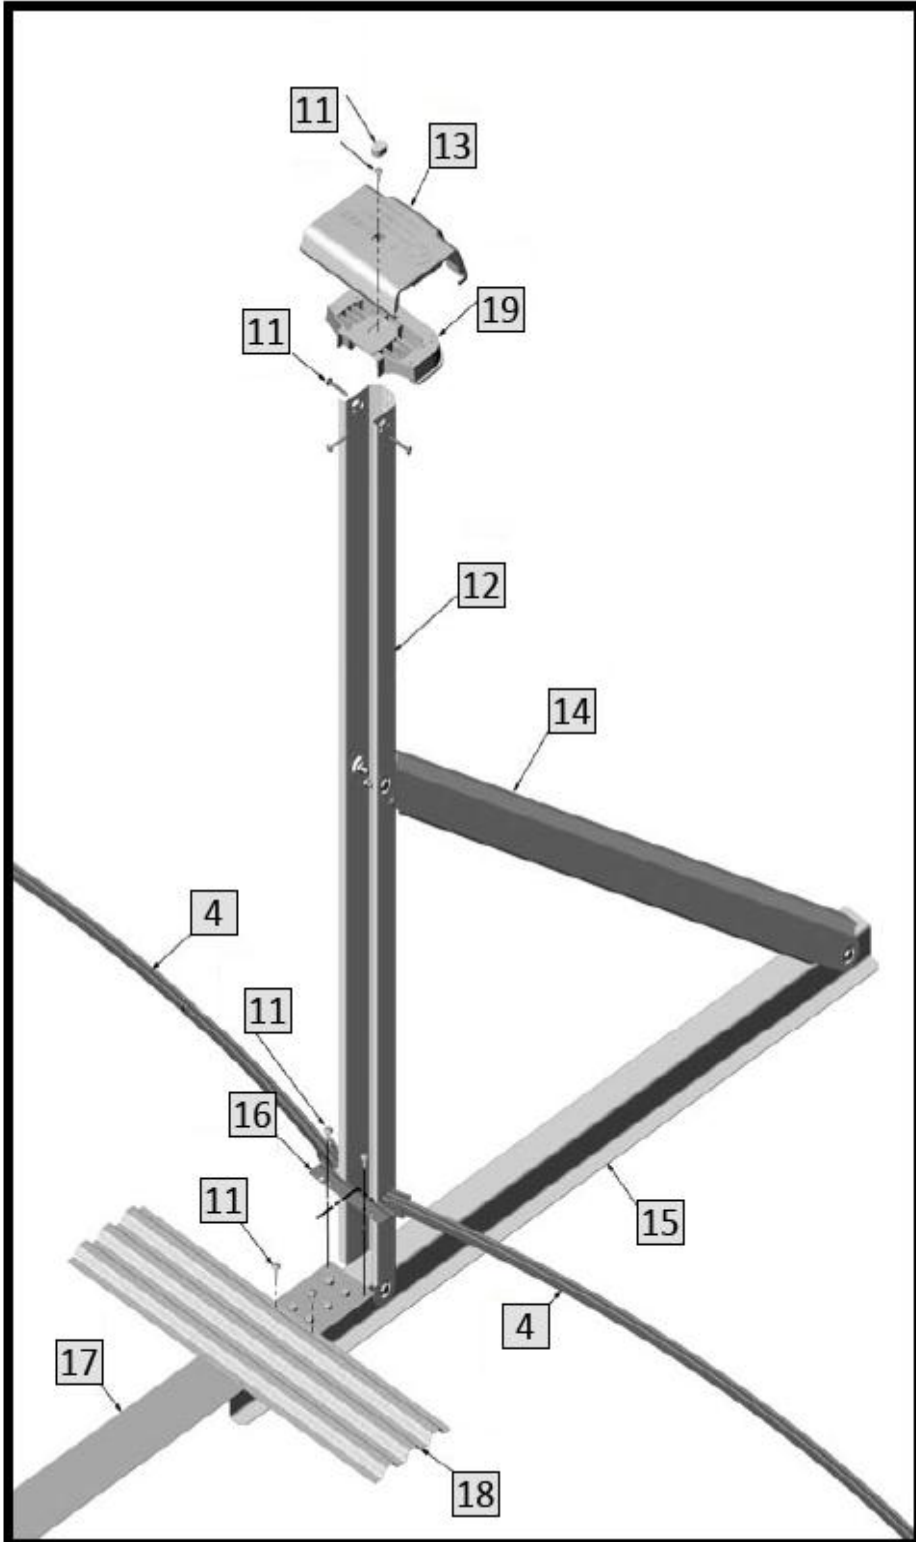

*These part #s are not available to purchase separately. They must be purchased as part of corresponding Bolt Package.

Belize 21'x41' Oval 52"

NB2540

Key #	Part Description	Item #
1	6in Vertical	NBP1028
2	Resin Upper Joint	NBP1068
3	Seat Cover Hardware	NBP1032
3	Wall Joint Hardware	NBP1021
4	5/8"+Rail	NBP1055
5	Plastic Edging	NL107
6	6in Top Seat	NBP1023
7	6in Seat Cover Brckt.	NBP1030
8	6in Seat Cover	NBP1029
9	Wall	PC5214
10	Resin Lower Joint	NBP1069
11	Braced Oval Frame Bolt Hardware	NBP1000
12	6in Side Vertical	NBP1006
13	6in Side Seat Cover	NBP1033

Belize 21'x41' Oval 52"

NB2540

Key #	Part Description	Item #
4	5/8" Rail	NBP1055
11	Braced Oval Frame Bolt Hardware	NBP1000
11	Strap Bolt Hrdwr.	NBP1001
11	Strap Bolt Hrdwr.	NBP1002
12	6in Side Vertical	NBP1006
13	6in Side Seat Cover	NBP1033
14	Brace	NBP1209
15	Horizontal Support	NBP1210
16	Side Lower Rail Joint	NBP1070
17	Middle Strap	NBP1016
17	End Strap	NBP1012
18	Pressure Plate	NBP1011
19	Resin Side Upper Joint	NBP1004