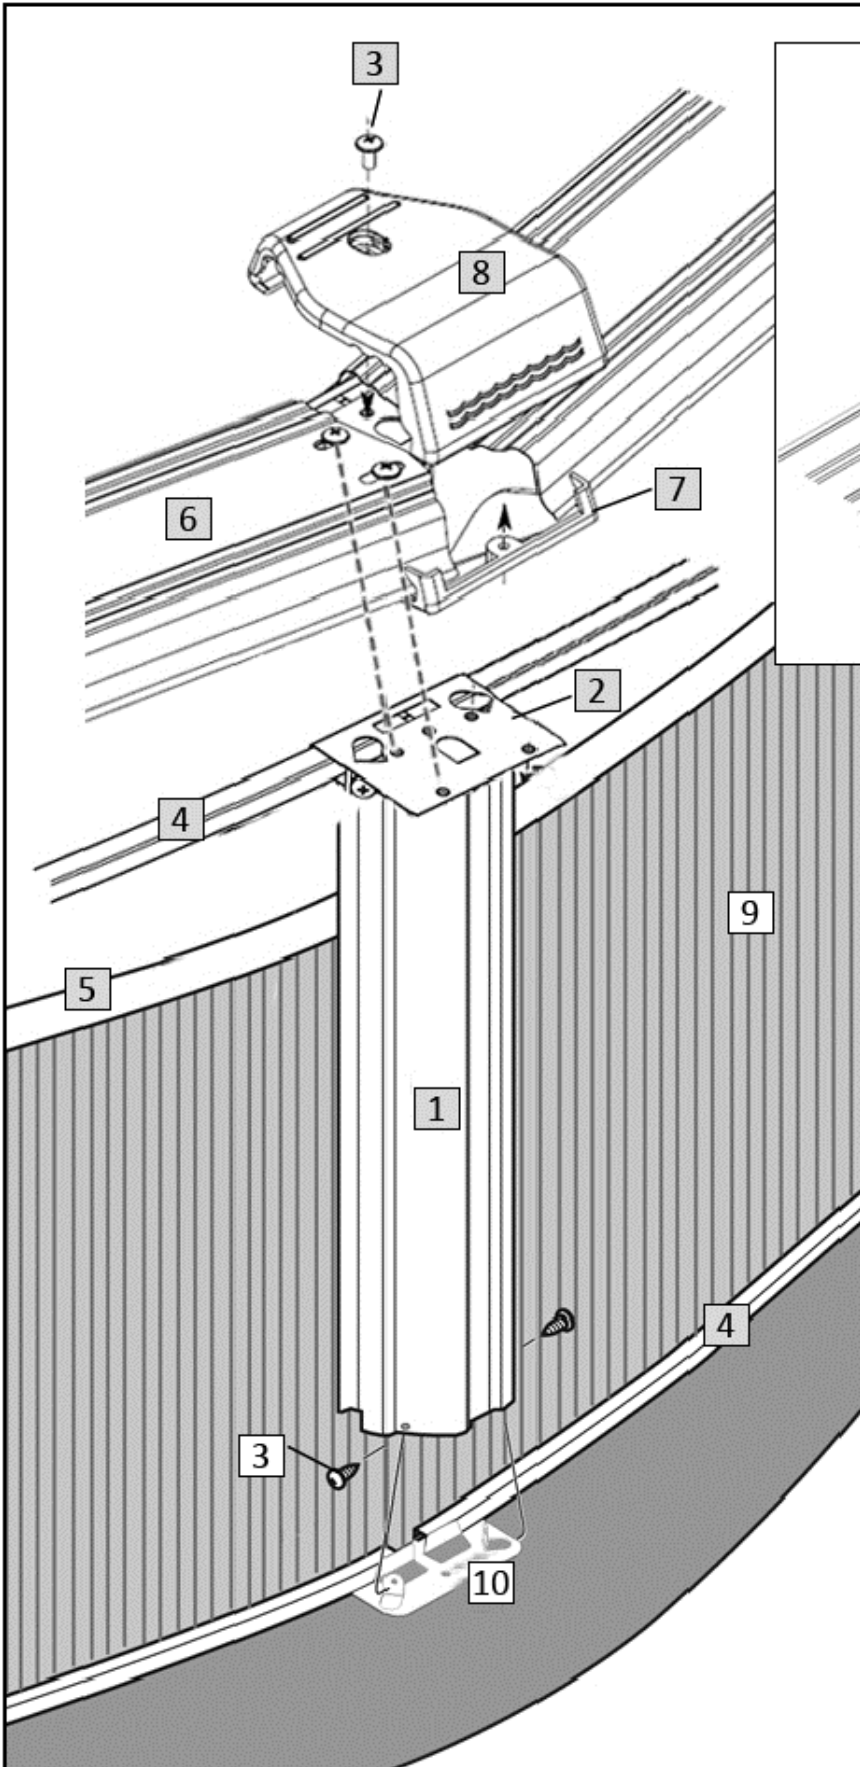

Belize 21'x41' Oval 52"

NB2540

Key #	Part Description	Item #
1	6in Vertical	NBP1028
2	Resin Upper Joint	NBP1068
3	Seat Cover Hardware	NBP1032
3	Wall Joint Hardware	NBP1021
4	5/8"+Rail	NBP1055
5	Plastic Edging	NL107
6	6in Top Seat	NBP1023
7	6in Seat Cover Brckt.	NBP1030
8	6in Seat Cover	NBP1029
9	Wall	PC5214
10	Resin Lower Joint	NBP1069
11	Braced Oval Frame Bolt Hardware	NBP1000
12	6in Side Vertical	NBP1006
13	6in Side Seat Cover	NBP1033