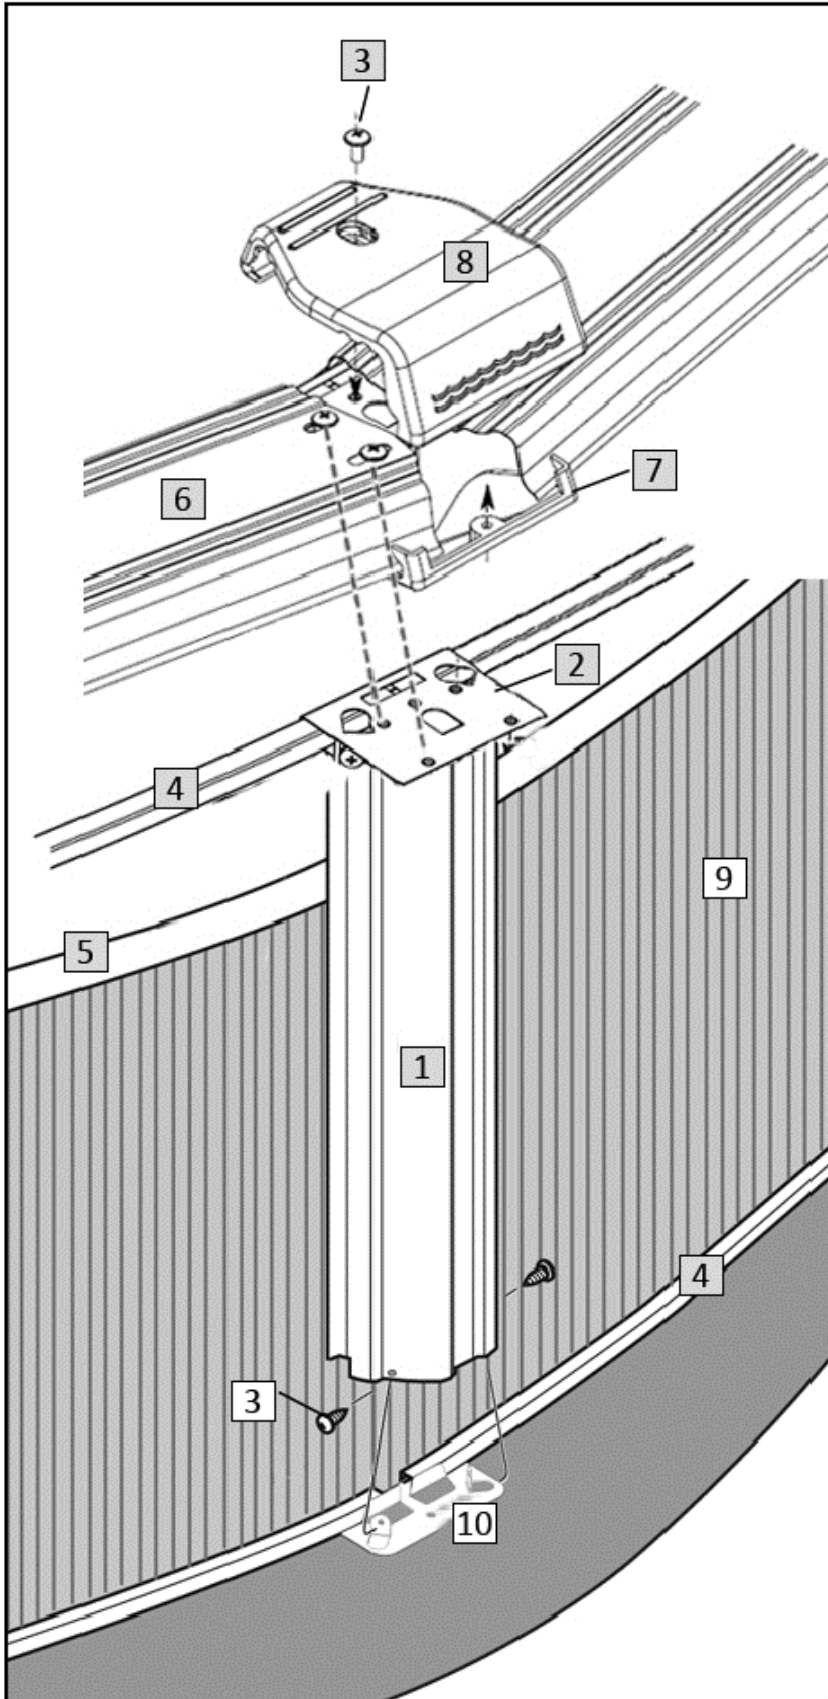

Belize 21' Round 48"

NB2506

Key #	Part Description	Item #
1	6in Vertical	NBP1027
2	Resin Upper Joint	NBP1068
3	Seat Cover Hardware	NBP1032
3	Wall Joint Hardware	NBP1021
4	5/8+Rail	NBP1056
5	Plastic Edging	NL107
6	6in Top Seat	NBP1023
7	6in Seat Cover Bracket	NBP1030
8	6in Seat Cover	NBP1029
9	Wall	PC5244
10	Resin Lower Joint	NBP1069