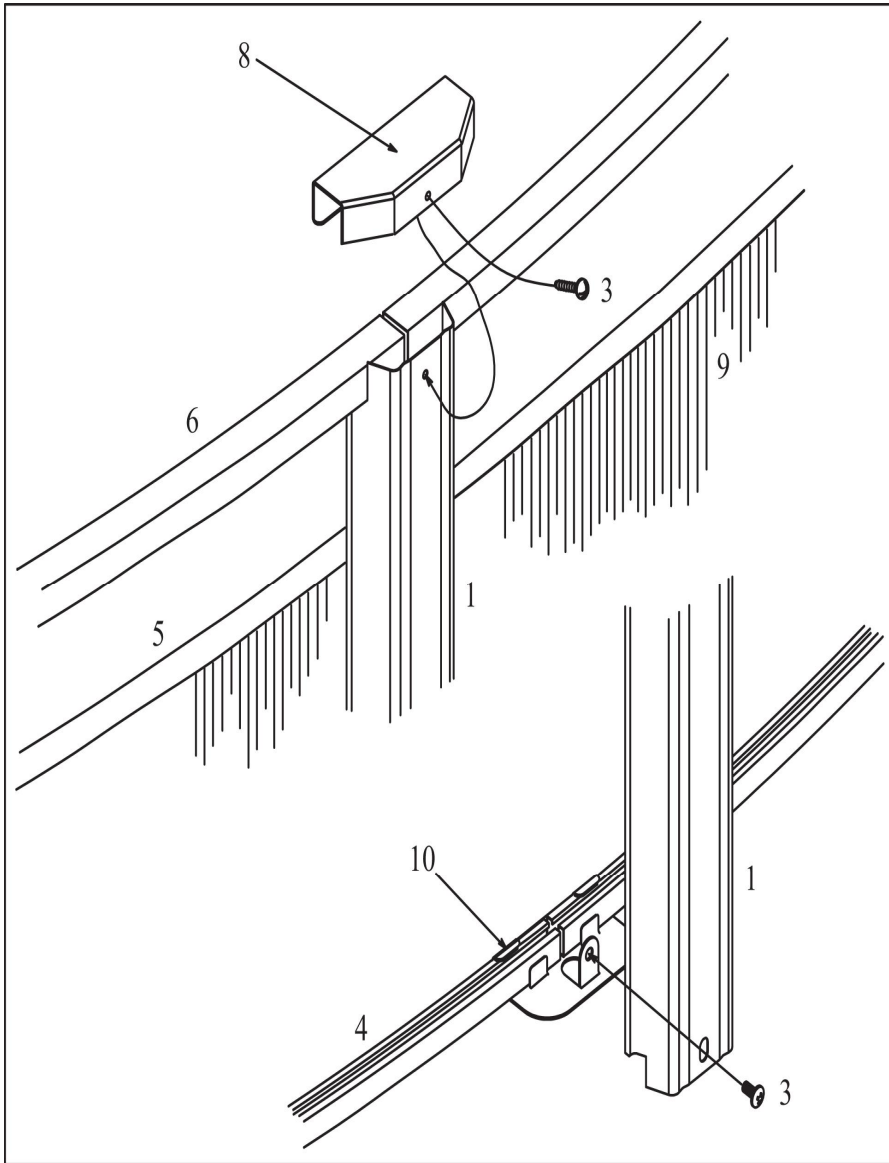

Blue Lagoon 24' Round 52"

NB1067

Key #	Part Description	Item #
1	1in Vertical	NBP1113
3	Hardware	-----
3	Wall Joint Hardware	NBP1021
4	5/8+Rail	NBP1057
5	Plastic Edging	NL107
6	1in Top Rail	NBP1115
8	1in Cap Joint	NBP1116
9	Wall	NBP1122
10	Lower Joint	NBP1117