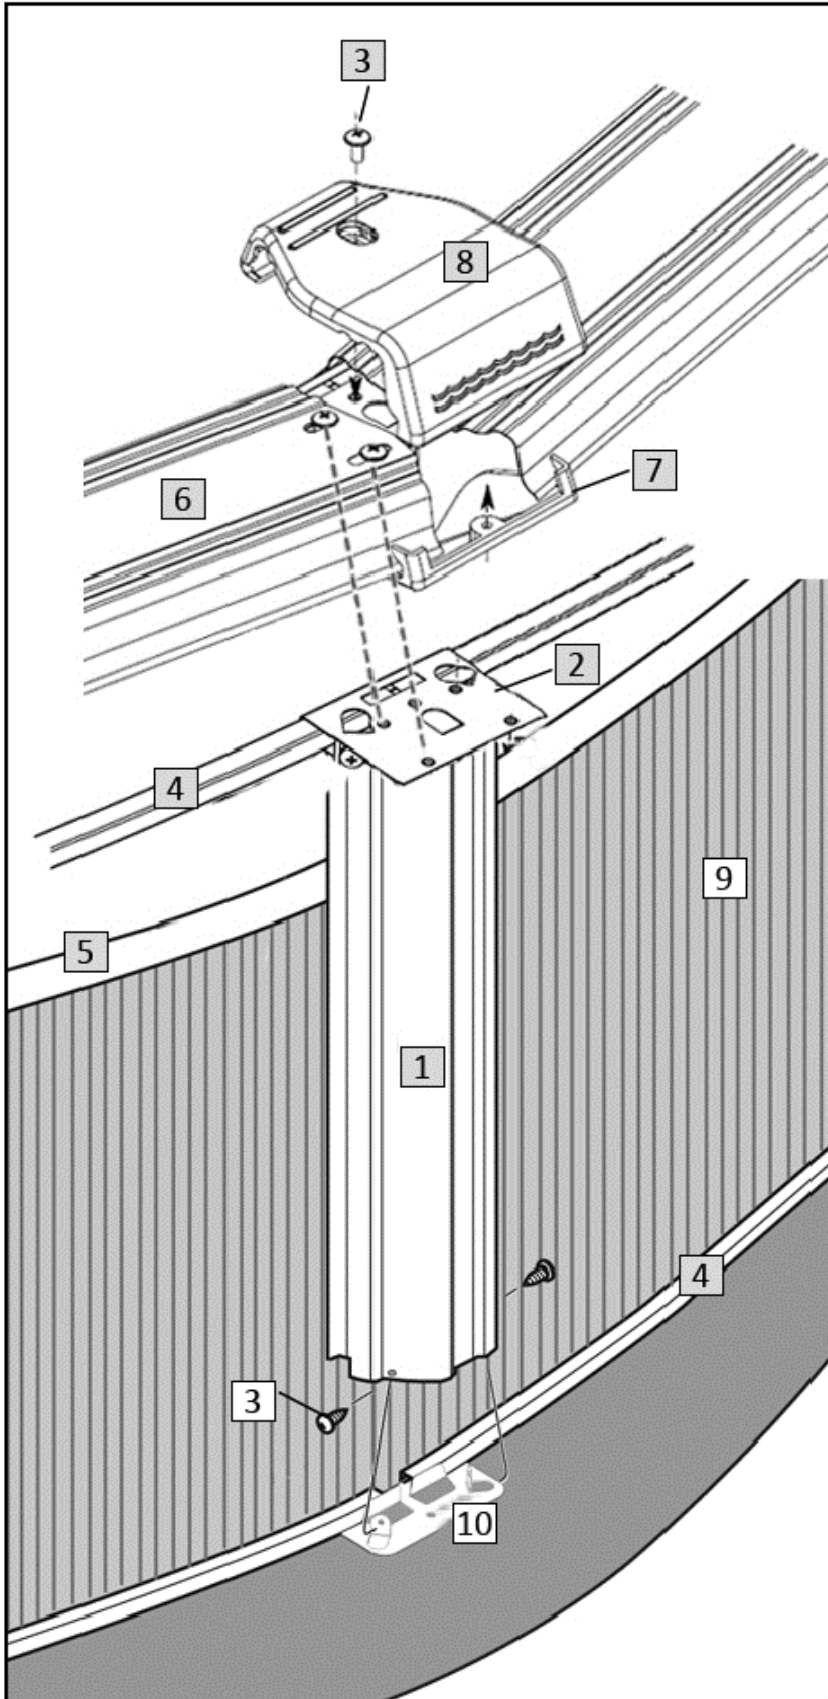

*These part #s are not available to purchase separately. They must be purchased as the Seat Cover Assembly Bolt Package, Order # NBP1032

Carton Breakdown
Belize 12' Round 52"
NB2520

Key #	Qty	Item #	Mfg Part #	Part Description	
WALL CARTON # 1252-THT-W					
<input type="checkbox"/>	5	9	NL107	8100	Plastic Edging
<input type="checkbox"/>	9	1	PC5245	52+Wall	Terra Haute Taupe Wall
52" Wall Joint Bolt Package (Part # 0113, Order # NBP1021)					
<input type="checkbox"/>	3	26	NBP1021	0513*	¼+x ½+Truss Head Screw
<input type="checkbox"/>	3	51	NBP1021	0411*	¼+Reinforcing Washer
<input type="checkbox"/>	3	26	NBP1021	0611*	¼+Nut

*These part #s are not available to purchase separately. They must be purchased as the Wall Joint Bolt Package, Order # NBP1021

Belize 12' Round 52"

NB2520

Key #	Part Description	Item #
1	6in Vertical	NBP1028
2	Resin Upper Joint	NBP1068
3	Seat Cover Hardware	NBP1032
3	Wall Joint Hardware	NBP1021
4	5/8+Rail	NBP1024
5	Plastic Edging	NL107
6	6in Top Seat	NBP1022
7	6in Seat Cover Bracket	NBP1030
8	6in Seat Cover	NBP1029
9	Wall	PC5245
10	Resin Lower Joint	NBP1069