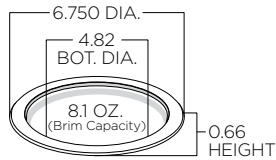

tableware product specifications

Molded Fiber Tableware

4 OZ. SIDE DISH

8 OZ. ROUND DISH

12 OZ. BOWL

16 OZ. BOWL

6" ROUND PLATE

6 3/4" ROUND PLATE