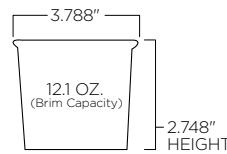

food containers & lids product specifications

Material	Brand	Certified Compostable	Made from Recycled Materials	Made in the USA	Usage Limitations
Paper	White, Vines by Huhtamaki, Streetside®			•	Up to 190° initial fill temp., not intended for microwave or oven use
Paper w/ PLA	Bioware®	•		•	Up to 190° initial fill temp., not intended for microwave or oven use
Paper	Huhtamaki			•	Up to 190° initial fill temp., not intended for microwave or oven use
Plastic (Lids)	Huhtamaki			•	Up to 190° initial fill temp., not intended for microwave or oven use

12 OZ.