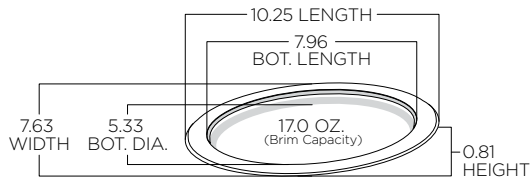

tableware product specifications

Molded Fiber Tableware

4 OZ. SIDE DISH

8 OZ. ROUND DISH

12 OZ. BOWL

16 OZ. BOWL

6" ROUND PLATE

6 3/4" ROUND PLATE

8 3/4" ROUND PLATE

9 3/4" ROUND PLATE

10 1/2" ROUND PLATE

9 1/4" COMPARTMENT PLATE

10 1/4" COMPARTMENT PLATE

7 1/2" X 10" OVAL PLATTER

9 3/4" X 12 1/2" OVAL PLATTER

tableware product specifications