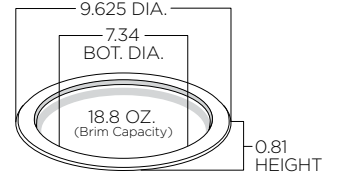

tableware product specifications

Molded Fiber Tableware

4 OZ. SIDE DISH

8 OZ. ROUND DISH

12 OZ. BOWL

16 OZ. BOWL

6" ROUND PLATE

6 3/4" ROUND PLATE

8 3/4" ROUND PLATE

9 3/4" ROUND PLATE

10 1/2" ROUND PLATE

9 1/4" COMPARTMENT PLATE

10 1/4" COMPARTMENT PLATE

7 1/2" X 10" OVAL PLATTER

9 3/4" X 12 1/2" OVAL PLATTER

tableware product specifications