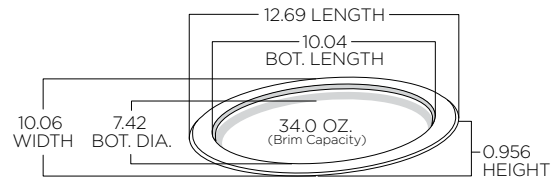

tableware product specifications

Molded Fiber Tableware

4 OZ. SIDE DISH

8 OZ. ROUND DISH

12 OZ. BOWL

16 OZ. BOWL

6" ROUND PLATE

6 3/4" ROUND PLATE

8 3/4" ROUND PLATE

9 3/4" ROUND PLATE

10 1/2" ROUND PLATE

9 1/4" COMPARTMENT PLATE

10 1/4" COMPARTMENT PLATE

7 1/2" X 10" OVAL PLATTER

9 3/4" X 12 1/2" OVAL PLATTER

tableware product specifications