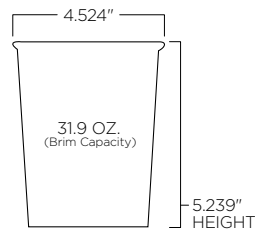

food containers & lids product specifications

Material	Brand	Certified Compostable	Made from Recycled Materials	Made in the USA	Usage Limitations
Paper	White, Vines by Huhtamaki, Streetside®			•	Up to 190° initial fill temp., not intended for microwave or oven use
Paper w/ PLA	Bioware®	•		•	Up to 190° initial fill temp., not intended for microwave or oven use
Paper	Huhtamaki			•	Up to 190° initial fill temp., not intended for microwave or oven use
Plastic (Lids)	Huhtamaki			•	Up to 190° initial fill temp., not intended for microwave or oven use

32 OZ.