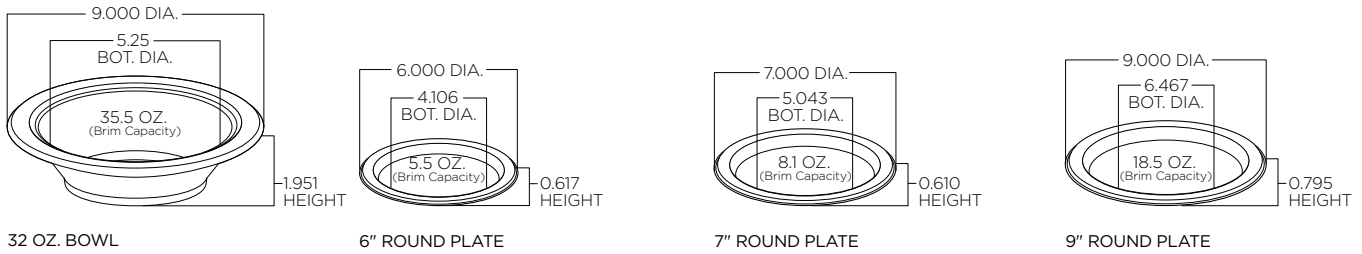

tableware product specifications

Lightweight & Heavyweight Plastic Tableware