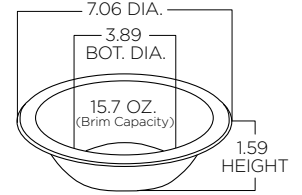

tableware product specifications

Molded Fiber Tableware

4 OZ. SIDE DISH

8 OZ. ROUND DISH

12 OZ. BOWL

16 OZ. BOWL

6" ROUND PLATE

6 3/4" ROUND PLATE

8 3/4" ROUND PLATE

9 3/4" ROUND PLATE

10 1/2" ROUND PLATE

9 1/4" COMPARTMENT PLATE

10 1/4" COMPARTMENT PLATE

7 1/2" X 10" OVAL PLATTER

9 3/4" X 12 1/2" OVAL PLATTER

tableware product specifications