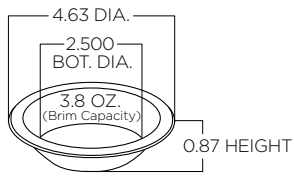

tableware product specifications

Molded Fiber Tableware

4 OZ. SIDE DISH