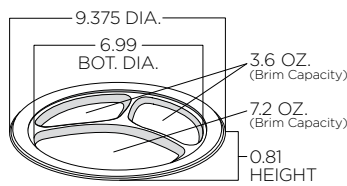

tableware product specifications

Molded Fiber Tableware

4 OZ. SIDE DISH

8 OZ. ROUND DISH

12 OZ. BOWL

16 OZ. BOWL

6" ROUND PLATE

6 3/4" ROUND PLATE

8 3/4" ROUND PLATE

9 3/4" ROUND PLATE

10 1/2" ROUND PLATE

9 1/4" COMPARTMENT PLATE

10 1/4" COMPARTMENT PLATE

7 1/2" X 10" OVAL PLATTER

9 3/4" X 12 1/2" OVAL PLATTER

tableware product specifications