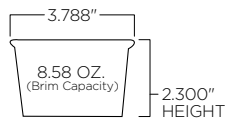

food containers & lids product specifications

Material	Brand	Certified Compostable	Made from Recycled Materials	Made in the USA	Usage Limitations
Paper	White, Vines by Huhtamaki, Streetside®			•	Up to 190° initial fill temp., not intended for microwave or oven use
Paper w/ PLA	Bioware®	•		•	Up to 190° initial fill temp., not intended for microwave or oven use
Paper	Huhtamaki			•	Up to 190° initial fill temp., not intended for microwave or oven use
Plastic (Lids)	Huhtamaki			•	Up to 190° initial fill temp., not intended for microwave or oven use

6/8 OZ. SQUAT