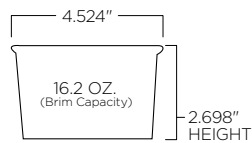

16 OZ. SQUAT