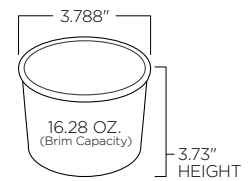

food containers & lids product specifications

Material	Brand	Certified Compostable	Made from Recycled Materials	Made in the USA	Usage Limitations
Paper	White, Vines by Huhtamaki, Streetside®			•	Up to 190° initial fill temp., not intended for microwave or oven use
Paper w/ PLA	Bioware®	•		•	Up to 190° initial fill temp., not intended for microwave or oven use
Paper	Huhtamaki			•	Up to 190° initial fill temp., not intended for microwave or oven use
Plastic (Lids)	Huhtamaki			•	Up to 190° initial fill temp., not intended for microwave or oven use

16 OZ. TALL