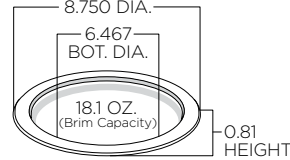

tableware product specifications

Molded Fiber Tableware

4 OZ. SIDE DISH

8 OZ. ROUND DISH

12 OZ. BOWL

16 OZ. BOWL

6" ROUND PLATE

6 3/4" ROUND PLATE

8 3/4" ROUND PLATE

9 3/4" ROUND PLATE

10 1/2" ROUND PLATE

9 1/4" COMPARTMENT PLATE

10 1/4" COMPARTMENT PLATE

7 1/2" X 10" OVAL PLATTER

9 3/4" X 12 1/2" OVAL PLATTER

tableware product specifications