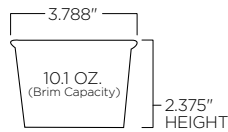

food containers & lids product specifications

Material	Brand	Certified Compostable	Made from Recycled Materials	Made in the USA	Usage Limitations
Paper	White, Vines by Huhtamaki, Streetside®			•	Up to 190° initial fill temp., not intended for microwave or oven use
Paper w/ PLA	Bioware®	•		•	Up to 190° initial fill temp., not intended for microwave or oven use
Paper	Huhtamaki			•	Up to 190° initial fill temp., not intended for microwave or oven use
Plastic (Lids)	Huhtamaki			•	Up to 190° initial fill temp., not intended for microwave or oven use

8/10 OZ.