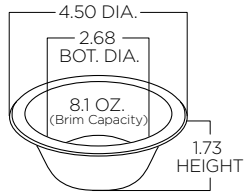

DOME LID
 Fits 10 1/4" molded fiber extra deep dish compartment plate
 Item Number: 89032
 Case Pack: 250 (2/62, 2/63)
 Case Cube: 5.06
 Case Weight: 14.7 lbs.
 TiHi: 6 x 3
 Case Dimensions: 21.00 x 18.00 x 23.13

tableware product specifications

Molded Fiber Tableware

4 OZ. SIDE DISH

8 OZ. ROUND DISH

12 OZ. BOWL

16 OZ. BOWL

6" ROUND PLATE

6 3/4" ROUND PLATE