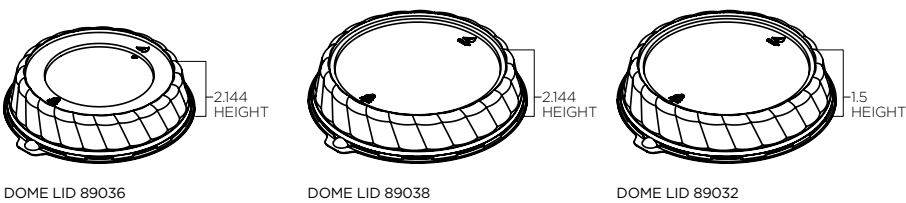

Tableware Lids