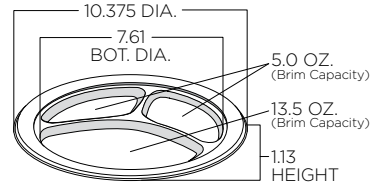

tableware product specifications

Molded Fiber Tableware

4 OZ. SIDE DISH

8 OZ. ROUND DISH

12 OZ. BOWL

16 OZ. BOWL

6" ROUND PLATE

6 3/4" ROUND PLATE

8 3/4" ROUND PLATE

9 3/4" ROUND PLATE

10 1/2" ROUND PLATE

9 1/4" COMPARTMENT PLATE

10 1/4" COMPARTMENT PLATE

7 1/2" X 10" OVAL PLATTER

9 3/4" X 12 1/2" OVAL PLATTER

tableware product specifications