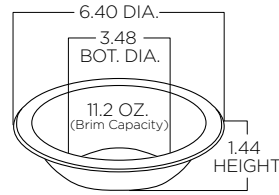

tableware product specifications

Molded Fiber Tableware

4 OZ. SIDE DISH

8 OZ. ROUND DISH

12 OZ. BOWL

16 OZ. BOWL

6" ROUND PLATE

6 3/4" ROUND PLATE

8 3/4" ROUND PLATE

9 3/4" ROUND PLATE

10 1/2" ROUND PLATE

9 1/4" COMPARTMENT PLATE

10 1/4" COMPARTMENT PLATE

7 1/2" X 10" OVAL PLATTER

9 3/4" X 12 1/2" OVAL PLATTER

tableware product specifications