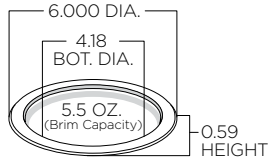

tableware product specifications

Molded Fiber Tableware

4 OZ. SIDE DISH

8 OZ. ROUND DISH

12 OZ. BOWL

16 OZ. BOWL

6" ROUND PLATE

6 3/4" ROUND PLATE

8 3/4" ROUND PLATE

9 3/4" ROUND PLATE

10 1/2" ROUND PLATE

9 1/4" COMPARTMENT PLATE

10 1/4" COMPARTMENT PLATE

7 1/2" X 10" OVAL PLATTER

9 3/4" X 12 1/2" OVAL PLATTER

tableware product specifications