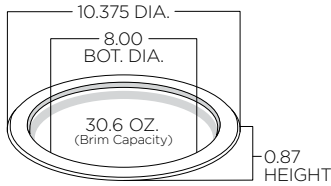

tableware product specifications

Molded Fiber Tableware

4 OZ. SIDE DISH

8 OZ. ROUND DISH

12 OZ. BOWL

16 OZ. BOWL

6" ROUND PLATE

6 3/4" ROUND PLATE

8 3/4" ROUND PLATE

9 3/4" ROUND PLATE

10 1/2" ROUND PLATE

9 1/4" COMPARTMENT PLATE

10 1/4" COMPARTMENT PLATE

7 1/2" X 10" OVAL PLATTER

9 3/4" X 12 1/2" OVAL PLATTER

tableware product specifications