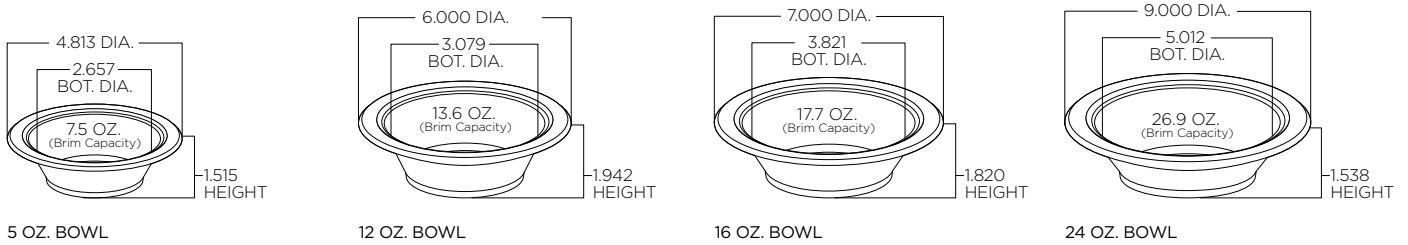

tableware product specifications

Lightweight & Heavyweight Plastic Tableware