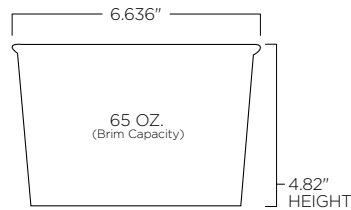

64 OZ. LOW PROFILE