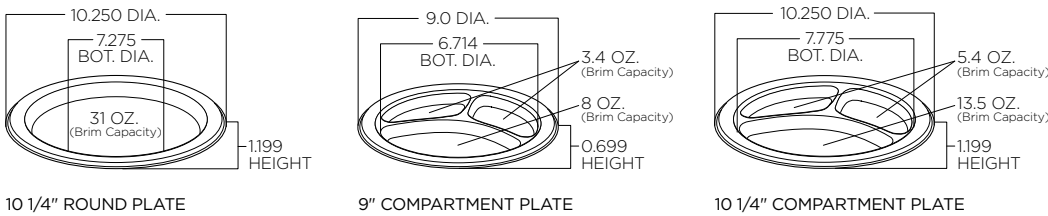

tableware product specifications

Lightweight & Heavyweight Plastic Tableware