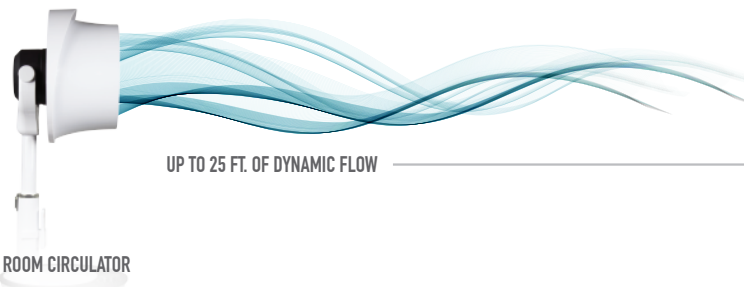

# ROOM AIR CIRCULATOR & FAN

MODEL AIR907F

OTHER FANS

UP TO 15 FT. FOR THE AVERAGE FAN

ROOM CIRCULATOR

UP TO 25 FT. OF DYNAMIC FLOW