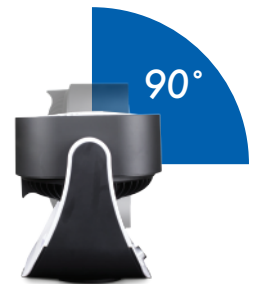

## 12 SPEED SETTING

Control your comfort with 12 levels precision

MODEL AIR901F

OTHER FANS

UP TO 15 FT. FOR THE AVERAGE FAN

ROOM CIRCULATOR

UP TO 25 FT. OF DYNAMIC FLOW

60° SWING