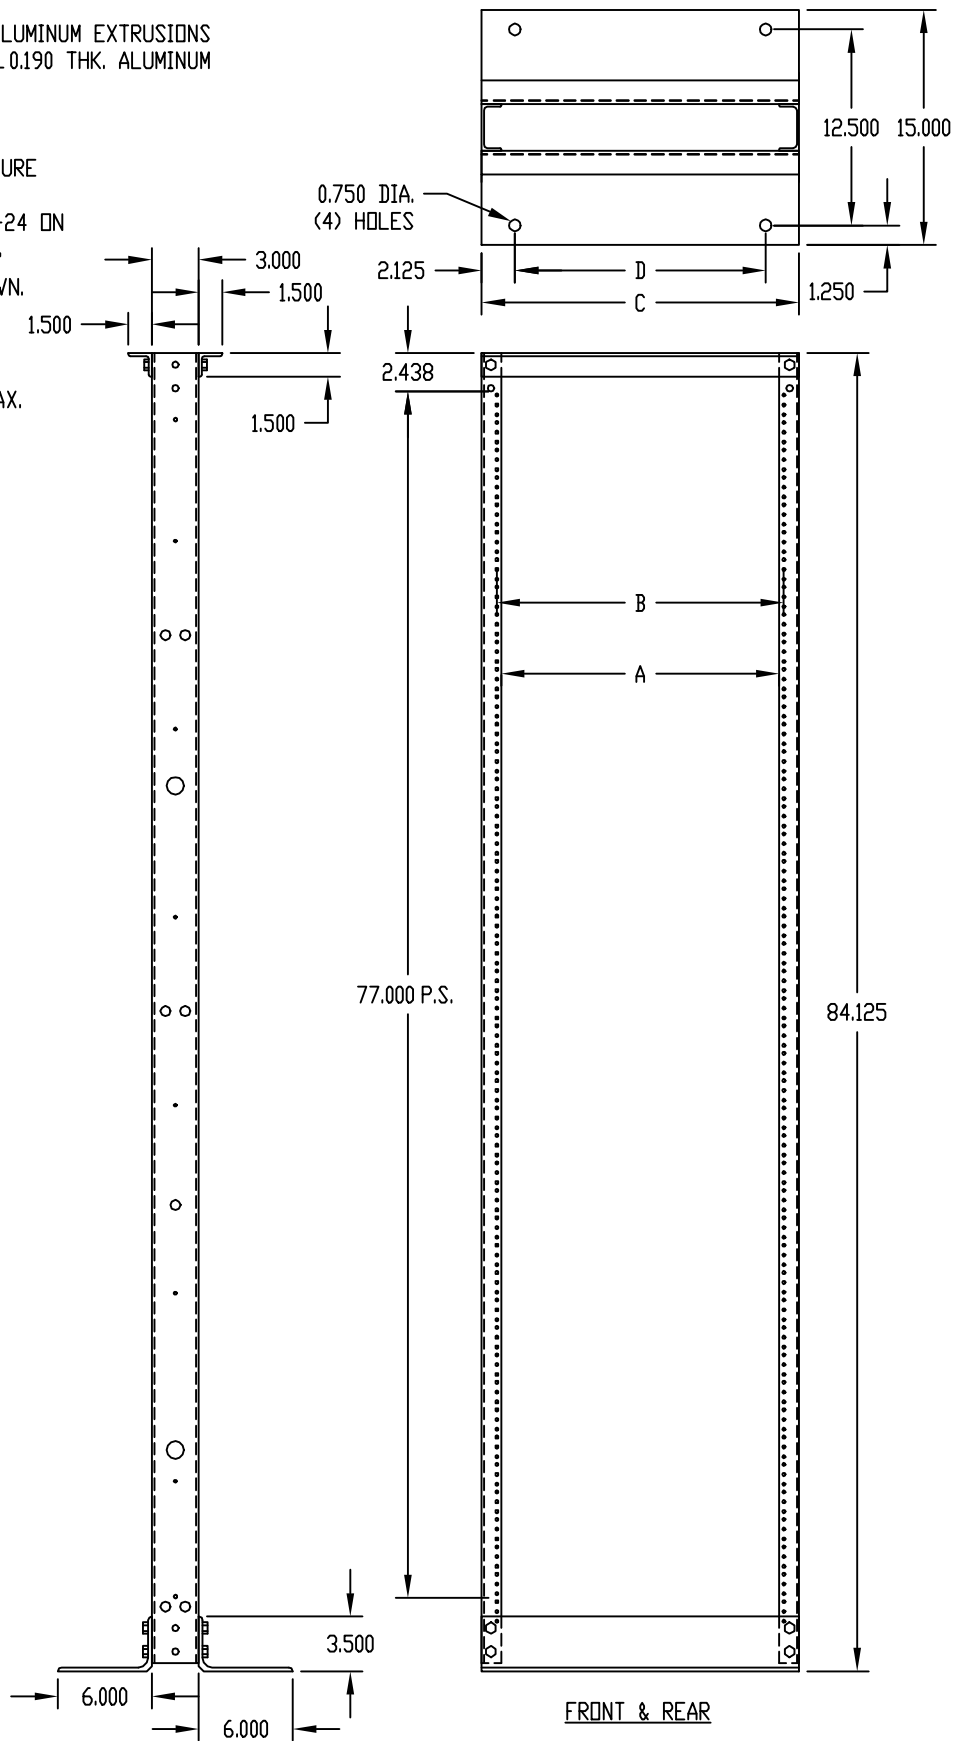

PART NAME

ALUMINUM RELAY RACK

PART No.

ARR-1272-NF & ARR-1272-BT
ARR-1294 NF & ARR-1294-BT

MATERIAL:

BASE & TOP ANGLES — ALUMINUM EXTRUSIONS
UPRIGHTS — 0.190 THK. ALUMINUM

FINISH:

(SUFFIX -NF) NATURAL
(SUFFIX -BT) BLACK TEXTURE

UPRIGHTS ARE TAPPED #12-24 DN
E.I.A. UNIVERSAL SPACING.

UNIT SHIPPED KNOCKED DOWN.

LOAD RATING: 1000 LBS. MAX.

PART NO.	PANEL SPACE	OVERALL HEIGHT	A	B	C	D
ARR-1272-NF	77.000	84.125	17.752	18.312	20.250	16.000
ARR-1272-BT	77.000	84.125	17.752	18.312	20.250	16.000
ARR-1294-NF	77.000	84.125	21.752	22.312	24.250	20.000
ARR-1294-BT	77.000	84.125	21.752	22.312	24.250	20.000