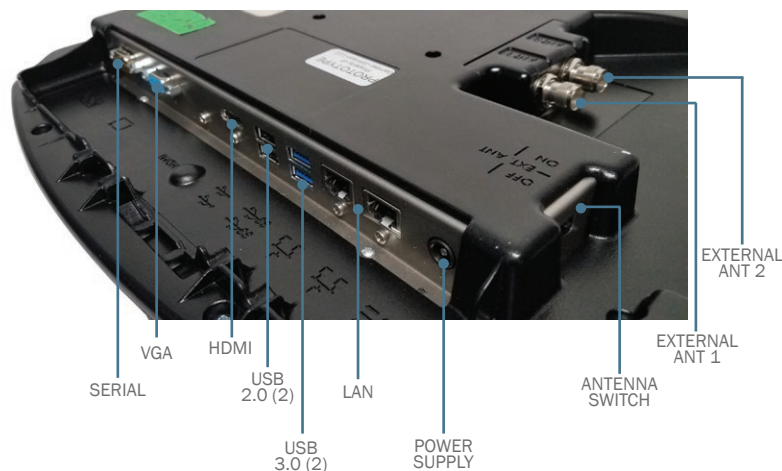

# Panasonic CF-33 Laptop Docking Station

For your CF-33 laptop when used in either laptop or tablet mode

## Secure your CF-33 laptop

If your CF-33 has a keyboard, this is the docking station you need. Whether you use your computer in laptop or tablet orientation, the docking station will hold your computer and keyboard securely in a vehicle. The docking station comes fully loaded with all the ports your drivers will need including VGA, HDMI, serial 9 pin, and plenty of USB ports.

## Certificates & testing

The docking station is designed and tested to rugged environmental standards. It's Toughbook Certified, and has passed MIL-STD-810G shock/vibration, RoHS, FCC, and CE testing.

## Features

- Compatible with Panasonic CF-33 Toughbook.
- Internal/protected circuit board protects against dirt and dust.
- Floating docking connector for reliable docking connection.
- Optional lock (keyed alike) for theft deterrence.
- Optional cradle version (without ports).
- Rounded edges to enhance personal safety.
- Rugged construction for long-term durability.
- Can be used with Lind 120W automobile power supply (item 14650) or Lind 120 W bare wire leads power supply (item 14103).
- 3-year limited warranty.