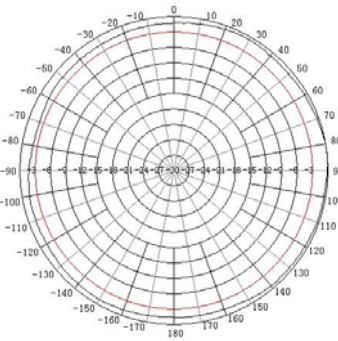

Specifications	
Model	M3030035O10006O-B
Frequency Range	698-896 / 1700-2700 MHz
Gain	3 / 3.5 dBi
Polarization	Vertical
VSWR	≤ 1.5
Nominal Impedance	50 Ohm
Maximum Power Rating	100 W
Height	3.93" x 5.11"
Weight	1.6 lbs
Connector Type	N Style Jack
Mounting	Mast / Pole

900 MHz

2000 MHz

E-Plane

900 MHz

2000 MHz

H-Plane

## Mounting Information for M30300350100060-B

(Measurements in Inches)

Note: Maximum diameter of pole = 2.17"