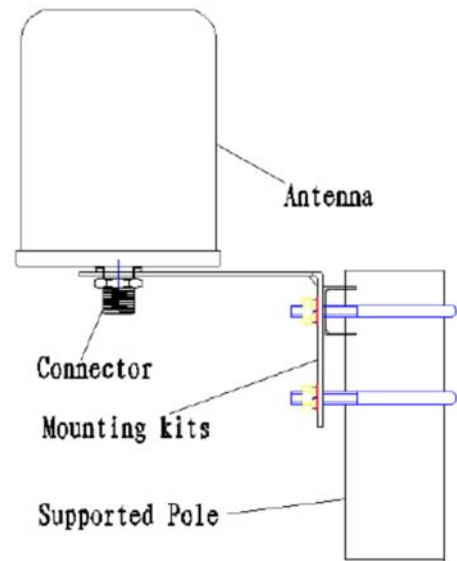

Specifications	
Model	M3030035O10006O-B
Frequency Range	698-896 / 1700-2700 MHz
Gain	3 / 3.5 dBi
Polarization	Vertical
VSWR	≤ 1.5
Nominal Impedance	50 Ohm
Maximum Power Rating	100 W
Height	3.93" x 5.11"
Weight	1.6 lbs
Connector Type	N Style Jack
Mounting	Mast / Pole

## Mounting Information for M30300350100060-B

(Measurements in Inches)

Note: Maximum diameter of pole = 2.17"