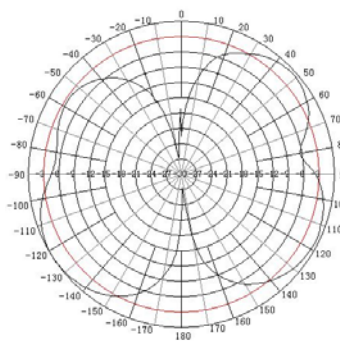

## 698-896/1700-2700 MHz 3/3.5 dBi Outdoor Omnidirectional Antenna with N-Style Jack Connector

Ventev's TerraWave 698-896/1700-2700 MHz 3/3.5 dBi Omnidirectional antenna is designed for outdoor wireless networks operating in the LTE, Cellular or 2.4GHz frequency range. This antenna is ideal for any outdoor voice and data wireless system. Includes an N-style Jack connector and a mast mount. *Every TerraWave antenna is covered by the Company's two-year TerraNet warranty program. For questions and to purchase product, contact a regional sales executive at 210-375-8482, 800-851-4965 or sales@ventev.com.*

Specifications	
Model	M3030035O10006O-B
Frequency Range	698-896 / 1700-2700 MHz
Gain	3 / 3.5 dBi
Polarization	Vertical
VSWR	≤ 1.5
Nominal Impedance	50 Ohm
Maximum Power Rating	100 W
Height	3.93" x 5.11"
Weight	1.6 lbs
Connector Type	N Style Jack
Mounting	Mast / Pole

## Mounting Information for M30300350100060-B

(Measurements in Inches)

Note: Maximum diameter of pole = 2.17"