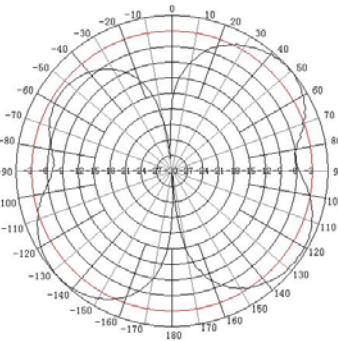

2000 MHz

E-Plane