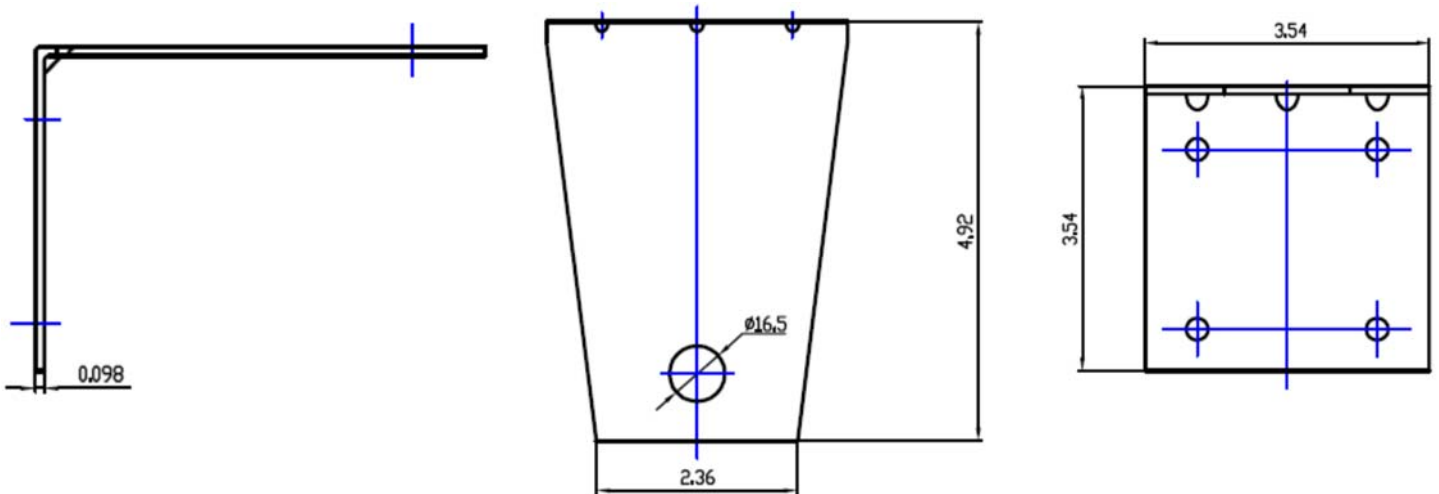

Specifications	
Model	M3030035O10006O-B
Frequency Range	698-896 / 1700-2700 MHz
Gain	3 / 3.5 dBi
Polarization	Vertical
VSWR	≤ 1.5
Nominal Impedance	50 Ohm
Maximum Power Rating	100 W
Height	3.93" x 5.11"
Weight	1.6 lbs
Connector Type	N Style Jack
Mounting	Mast / Pole

## Mounting Information for M30300350100060-B

(Measurements in Inches)

Note: Maximum diameter of pole = 2.17"