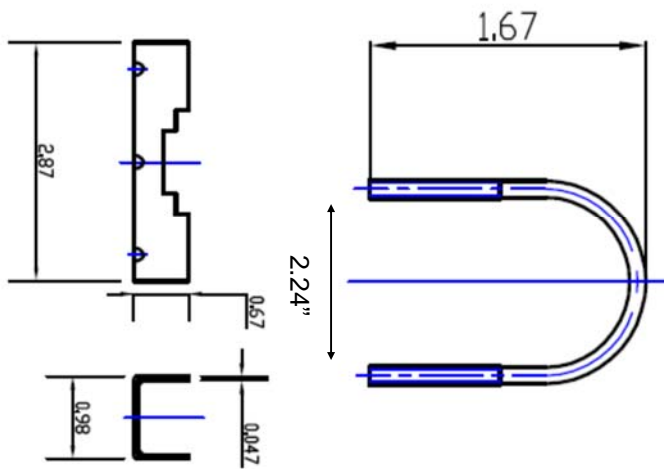

Specifications	
Model	M3030035O10006O-B
Frequency Range	698-896 / 1700-2700 MHz
Gain	3 / 3.5 dBi
Polarization	Vertical
VSWR	≤ 1.5
Nominal Impedance	50 Ohm
Maximum Power Rating	100 W
Height	3.93" x 5.11"
Weight	1.6 lbs
Connector Type	N Style Jack
Mounting	Mast / Pole

900 MHz

2000 MHz

E-Plane

900 MHz

2000 MHz

H-Plane

## Mounting Information for M30300350100060-B

(Measurements in Inches)

Note: Maximum diameter of pole = 2.17"