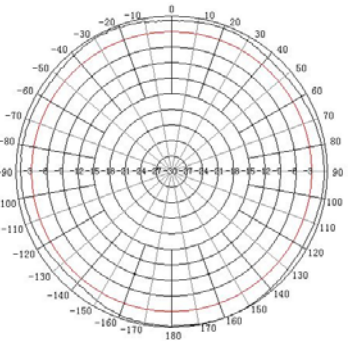

Specifications	
Model	M3030035O10006O-B
Frequency Range	698-896 / 1700-2700 MHz
Gain	3 / 3.5 dBi
Polarization	Vertical
VSWR	≤ 1.5
Nominal Impedance	50 Ohm
Maximum Power Rating	100 W
Height	3.93" x 5.11"
Weight	1.6 lbs
Connector Type	N Style Jack
Mounting	Mast / Pole

900 MHz

2000 MHz

E-Plane

900 MHz

2000 MHz

H-Plane

## Mounting Information for M30300350100060-B

(Measurements in Inches)

Note: Maximum diameter of pole = 2.17"