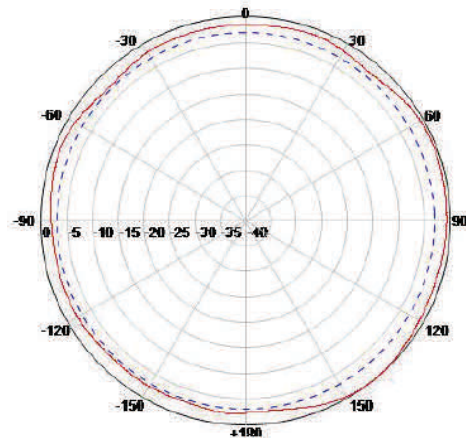

3G/4G Outdoor Omni with N-Style Plug Connector

Ventev's TerraWave 3G/4G Outdoor Omni Antenna is designed to operate with any manufacturer's 3G or 4G cellular modem using N-Style Plug connectors. Frequency ranges are 698-960/1710-2170 MHz. The 2/4 dBi Omni antenna includes a direct N-style Plug connector. A rugged exterior and sturdy mounting hardware make this antenna ideal to support demanding outdoor cellular applications. *All TerraWave antennas are covered by the company's two-year TerraNet warranty program. For more information, contact your Regional Sales Executive at 210-375-8482, 800-851-4965 or sales@terrawave.com.*

Specifications		
Part Number	M3020040011207	
Frequency Range	698 ~ 960 MHz	1710 ~ 2170 MHz
Bandwidth	262 MHz	461 MHz
Gain	2 dBi	4 dBi
Vertical Beamwidth	85°	
Horizontal Beamwidth	360°	
VSWR	≤ 2.5	
Nominal Impedance	50 Ohms	
Polarization	Vertical	
Max Power	50 Watts	
Connector	12" Pigtail with N-Style Plug	
Dimensions	12.76"	
Weight	.81 lbs	
Mount Style	Mast or Pole	
Color	White	

H Plane