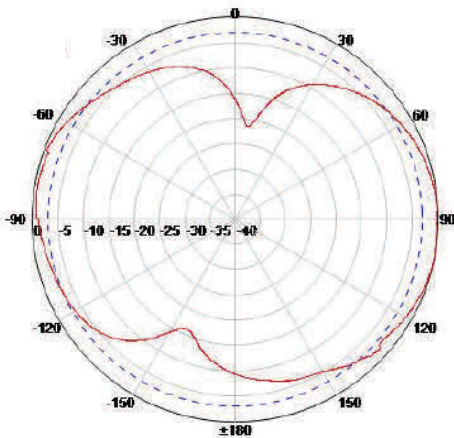

3G/4G Outdoor Omni with N-Style Plug Connector

Ventev's TerraWave 3G/4G Outdoor Omni Antenna is designed to operate with any manufacturer's 3G or 4G cellular modem using N-Style Plug connectors. Frequency ranges are 698-960/1710-2170 MHz. The 2/4 dBi Omni antenna includes a direct N-style Plug connector. A rugged exterior and sturdy mounting hardware make this antenna ideal to support demanding outdoor cellular applications. *All TerraWave antennas are covered by the company's two-year TerraNet warranty program. For more information, contact your Regional Sales Executive at 210-375-8482, 800-851-4965 or sales@terrawave.com.*

Specifications		
Part Number	M3020040011207	
Frequency Range	698 ~ 960 MHz	1710 ~ 2170 MHz
Bandwidth	262 MHz	461 MHz
Gain	2 dBi	4 dBi
Vertical Beamwidth	85°	
Horizontal Beamwidth	360°	
VSWR	≤ 2.5	
Nominal Impedance	50 Ohms	
Polarization	Vertical	
Max Power	50 Watts	
Connector	12" Pigtail with N-Style Plug	
Dimensions	12.76"	
Weight	.81 lbs	
Mount Style	Mast or Pole	
Color	White	