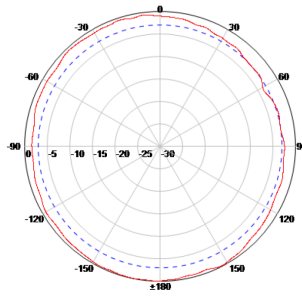

698 - 2700 MHz 6-7 dBi Fiberglass Omni Antenna

Ventev's TerraWave 698-2700 MHz 6/7 dBi Fiberglass Omni Antenna is designed to operate in the 698-2700 MHz frequency range. It features a fiberglass exterior and is terminated with one N Jack connector. This antenna is ideal for use in any environment where it must withstand exposure to moisture and dust. Included with the antenna is mounting hardware that allows for wall or mast mount installation. *Every TerraWave antenna is covered by the company's two-year TerraNet warranty program. For questions or to purchase product, contact Ventev, 800-851-4965 or sales@ventev.com.*

Specifications		
SKU	570938	
Model	M3060070O10006OSS	
Frequency Range	698~960 MHz	1710~2700 MHz
Bandwidth	262 MHz	990 MHz
Gain	6 dBi	7 dBi
Vertical Beamwidth	40 degrees	20 degrees
Horizontal Beamwidth	360 degrees	
VSWR	≤ 2.0	
Nominal Impedance	50 Ohms	
Polarization	Vertical	
Max Power	50 Watts	
Operating Temperature	-40° F to +140° F	
Connector	N Jack	
Mount Style	Wall or Mast Mount	
Dimensions	3" x 26.7" x 3.9"	

698 - 2700 MHz 6-7 dBi Fiberglass Omni Antenna

2.99"

E Plane Low Band

H Plane Low Band

E Plane High Band

H Plane High Band