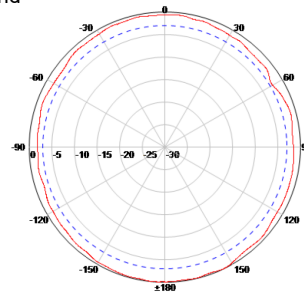

698 - 2700 MHz 6-7 dBi Fiberglass Omni Antenna

Ventev's TerraWave 698-2700 MHz 6/7 dBi Fiberglass Omni Antenna is designed to operate in the 698-2700 MHz frequency range. It features a fiberglass exterior and is terminated with one N Jack connector. This antenna is ideal for use in any environment where it must withstand exposure to moisture and dust. Included with the antenna is mounting hardware that allows for wall or mast mount installation. *Every TerraWave antenna is covered by the company's two-year TerraNet warranty program. For questions or to purchase product, contact Ventev, 800-851-4965 or sales@ventev.com.*

Specifications		
SKU	570938	
Model	M3060070O10006OSS	
Frequency Range	698~960 MHz	1710~2700 MHz
Bandwidth	262 MHz	990 MHz
Gain	6 dBi	7 dBi
Vertical Beamwidth	40 degrees	20 degrees
Horizontal Beamwidth	360 degrees	
VSWR	≤ 2.0	
Nominal Impedance	50 Ohms	
Polarization	Vertical	
Max Power	50 Watts	
Operating Temperature	-40° F to +140° F	
Connector	N Jack	
Mount Style	Wall or Mast Mount	
Dimensions	3" x 26.7" x 3.9"	

698 - 2700 MHz 6-7 dBi Fiberglass Omni Antenna

2.99"

E Plane Low Band

H Plane Low Band

E Plane High Band

H Plane High Band