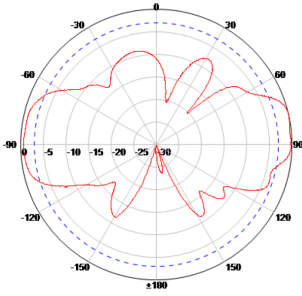

698 - 2700 MHz 6-7 dBi Fiberglass Omni Antenna

2.99"

E Plane Low Band