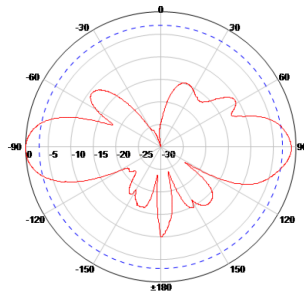

698 - 2700 MHz 6-7 dBi Fiberglass Omni Antenna

Ventev's TerraWave 698-2700 MHz 6/7 dBi Fiberglass Omni Antenna is designed to operate in the 698-2700 MHz frequency range. It features a fiberglass exterior and is terminated with one N Jack connector. This antenna is ideal for use in any environment where it must withstand exposure to moisture and dust. Included with the antenna is mounting hardware that allows for wall or mast mount installation. *Every TerraWave antenna is covered by the company's two-year TerraNet warranty program. For questions or to purchase product, contact Ventev, 800-851-4965 or sales@ventev.com.*

Specifications		
SKU	570938	
Model	M3060070O10006OSS	
Frequency Range	698~960 MHz	1710~2700 MHz
Bandwidth	262 MHz	990 MHz
Gain	6 dBi	7 dBi
Vertical Beamwidth	40 degrees	20 degrees
Horizontal Beamwidth	360 degrees	
VSWR	≤ 2.0	
Nominal Impedance	50 Ohms	
Polarization	Vertical	
Max Power	50 Watts	
Operating Temperature	-40° F to +140° F	
Connector	N Jack	
Mount Style	Wall or Mast Mount	
Dimensions	3" x 26.7" x 3.9"	

698 - 2700 MHz 6-7 dBi Fiberglass Omni Antenna

2.99"

E Plane Low Band

H Plane Low Band

E Plane High Band

H Plane High Band