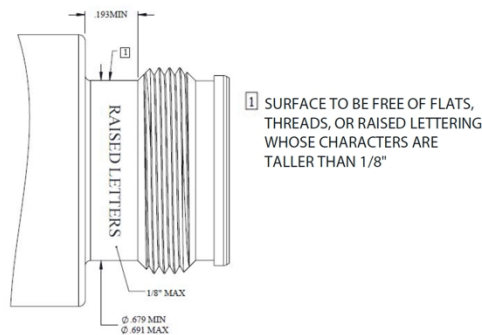

WPS-4F COMPATIBLE PORT SPECIFICATION