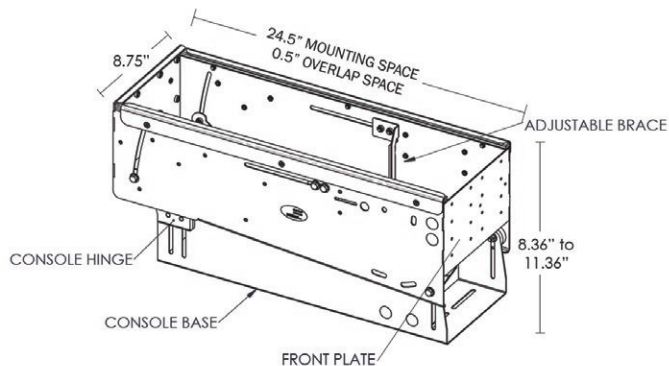

Shown with optional mic clip, cup holder, vertical computer mount, and arm rests

25" Universal Console Box

Our biggest universal box yet.

This box is big, sturdy, and completely adjustable to fit your vehicle. Take advantage of the spacious design by adding full size radios, light, and other electronics.

Adjustable height and angle

The 25" universal console box comes with a variety of ways to adjust it to fit your vehicle. The height adjusts from 8.36" to 11.36" tall. You can angle the box up to 9 degrees so you'll be able to read your electronic displays in any light.

Features

- 24.5" straight mounting space plus 0.5" overlap space to allow your faceplate to sit flush.
- Houses full size devices and accessories.
- Adjustable height (from 8.36" to 11.36") and angle (0 to 9 degrees).
- Adjustable back support bracket and gusseted bottom add superior strength to the box.
- Add an optional rear armrest and adjust the angle for maximum comfort.
- Three locations to mount your standard or adjustable mic clip.
- Six 12V knockout panels for cigarette adapters.
- Fully welded construction for long-term lifespan.
- Ships fully assembled (except for accessories) with 3 faceplates and 3 filler panels.
- Limited lifetime warranty.

Dimensions: 8.36" to 11.36" H x 8.75" W x 8.75" D
Weight: 22.5 lbs.

Product number

7160-0770