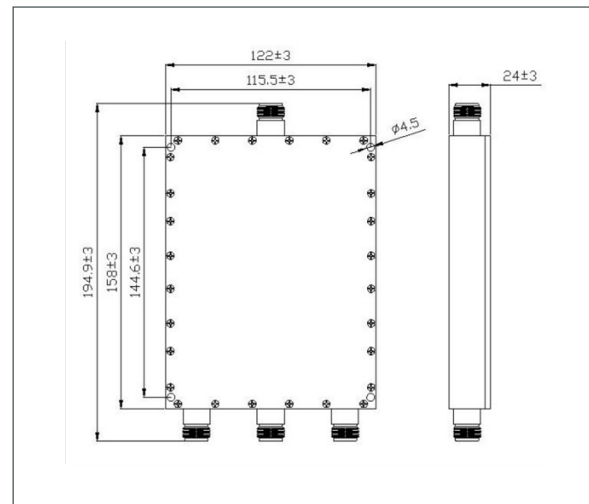

3-way | SKU 604515