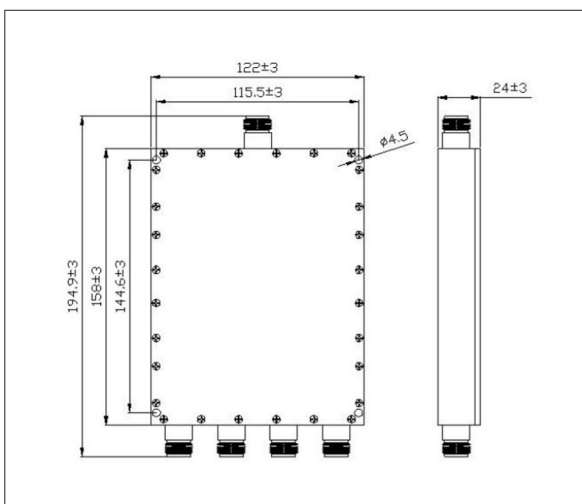

4-way | SKU 604514

All product specifications are subject to change without notice or obligation.