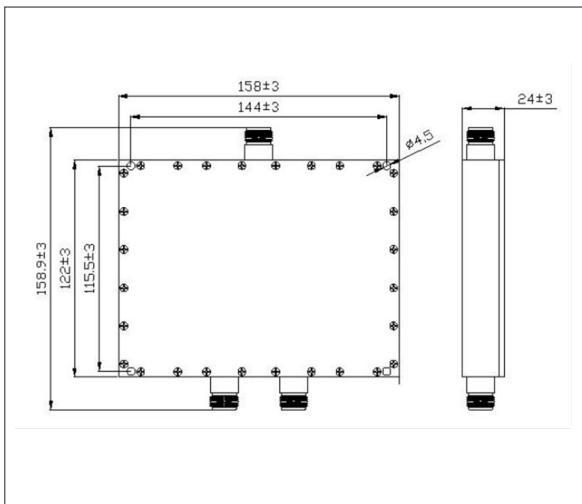

Mechanical Specifications

	2-way	3-way	4-way
Dimensions (L x W x D)	6.2 x 4.8 x 0.9 in.	4.8 x 6.2 x 0.9 in.	4.8 x 6.2 x 0.9 in.
Product Weight	1.3 lbs.	2 lbs.	2.4 lbs.
Color		Red	

SKU 604516

SKU 604515

SKU 604514

Product Information

2-way | SKU 604516

3-way | SKU 604515

4-way | SKU 604514

All product specifications are subject to change without notice or obligation.