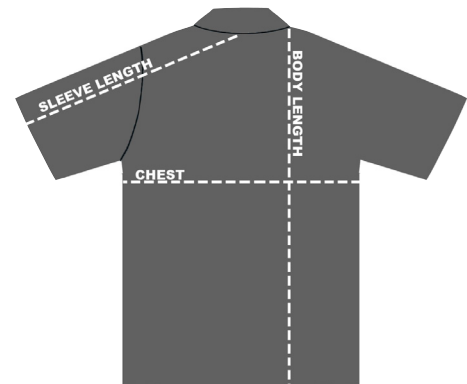

122 Momentum

5 oz. 100% polyester pique crewneck shirt. Features the UltraCool® system, developed to control and manage perspiration. Constructed with a half-moon yoke back, square bottom and open cuffs.

MODEL

SIZES:

All Colors:
S | M | L | XL | 2XL | 3XL | 4XL

Extended Color Sizes:
5XL | 6XL | LT | XLT | 2XLT | 3XLT | 4XLT | 5XLT | 6XLT

COLORS

E -Extended Sizes Available

SIZE CHART

HOW TO MEASURE:

Smooth out wrinkles and lay garment flat on a table before measuring.

CHEST – Measure from 1" below armhole straight across chest.

SLEEVE LENGTH – Measure from center back of neck to sleeve opening.

BODY LENGTH – Measure from high point shoulder to sweep opening.

| SIZES (Measurement in inches) | S | M | L | XL | 2XL | 3XL | 4XL | 5XL | 6XL |
|--|------|-------|-------|-------|-------|--------|-------|--------|-------|
| CHEST (1" below armhole) | 19.5 | 21.5 | 23.5 | 25.5 | 27.5 | 29.5 | 31.5 | 32.5 | 33.5 |
| SLEEVE LENGTH (From center back neck) | 18 | 18.5 | 19 | 19.75 | 20.25 | 21 | 21.5 | 22.125 | 22.75 |
| BODY LENGTH (From high point shoulder) | 27.5 | 28.5 | 29.5 | 30.5 | 31.5 | 32.5 | 33 | 33.5 | 34.5 |
| TALL SIZES (Measurement in inches) | LT | XLT | 2XLT | 3XLT | 4XLT | 5XLT | 6XLT | | |
| CHEST (1" below armhole) | 23.5 | 25.5 | 27.5 | 29.5 | 31.5 | 32.5 | 33.5 | | |
| SLEEVE LENGTH (From center back neck) | 21 | 21.75 | 22.25 | 23 | 23.5 | 24.125 | 24.75 | | |
| BODY LENGTH (From high point shoulder) | 31.5 | 32.5 | 33.5 | 34.5 | 35 | 35.5 | 36.5 | | |