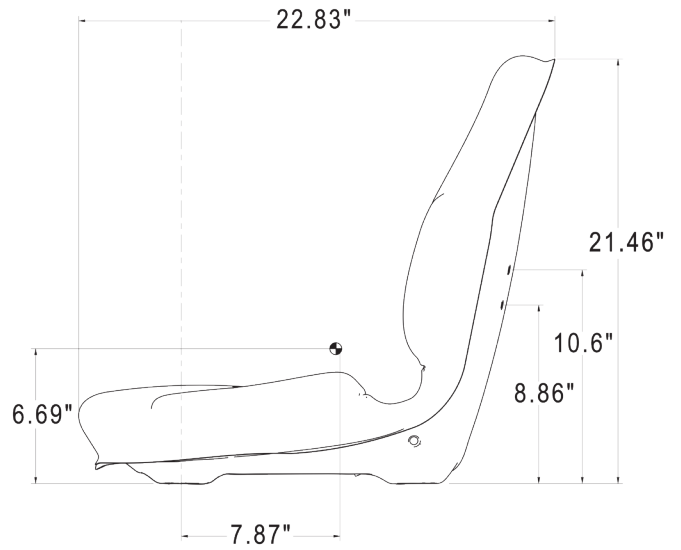

Uni Pro™ Sears KM 175 Bucket Seat

Front View

Side Left View

Bottom View