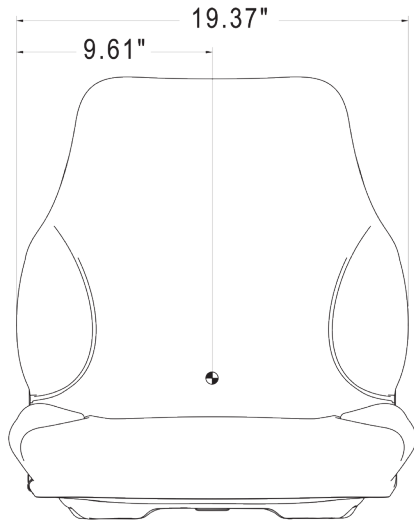

Uni Pro™ Sears KM 175 Bucket Seat

Front View

Side Left View

Bottom View