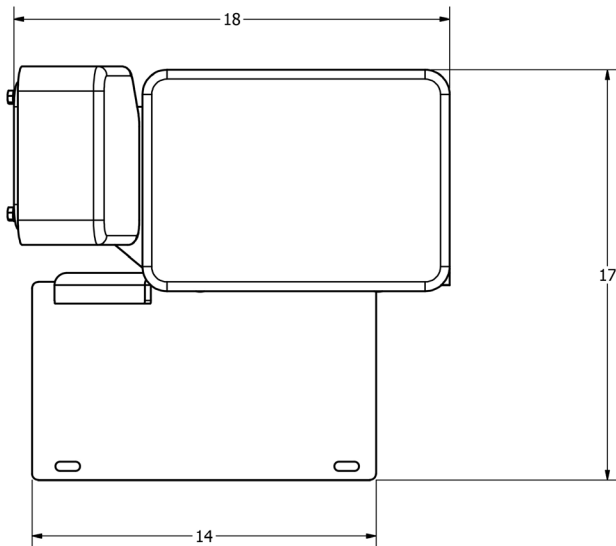

APPLICATIONS

Fits - Case IH® 71-89 Series Magnum Tractors:
71 Series Magnum 7110, 7120, 7130, 7140, 7150; **72 Series Magnum** 7210, 7220, 7230, 7240, 7250; **89 Series Magnum** 8910, 8920, 8930, 8940, 8950

OPTIONS

- 8378* Replacement Seat Cushion (Black/Gray Matrix Fabric)
- 8379* Replacement Backrest Cushion (Black/Gray Matrix Fabric)

*Replacement cushions only fit the K&M Assembly.

FRONT VIEW