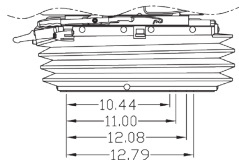

See **PAGE 4**
for drawings.

- **Assembly is required (seat & suspension do not come attached)**
- Choose between 12-Volt air, or mechanical suspension
- Adjustable backrest folds forward and reclines
- Adjustable backrest extension for extra height
- 3-position adjustable seat height within 2.36"
- 110 - 287 lb weight adjustment
- Slide rails provide fore/aft adjustment
- Durable rubber suspension cover

**FRONT VIEW
PN: 6723**

**SIDE VIEW
PN: 6723**

**FRONT VIEW
PN: 6979**

**SIDE VIEW
PN: 6979**

**Drawings show seat top without backrest extension and seat depth/tilt adjustment handles.*

**FRONT VIEW
PNs: 7892 & 7879**