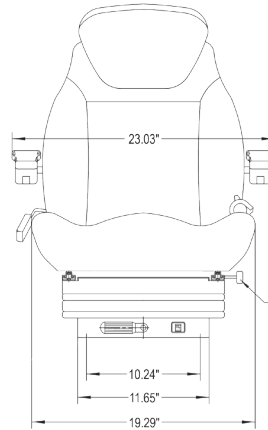

See **PAGE 4**
for drawings.

- **Assembly is required (seat & suspension do not come attached)**
- Choose between 12-Volt air, or mechanical suspension
- Adjustable backrest folds forward and reclines
- Adjustable backrest extension for extra height
- 3-position adjustable seat height within 2.36"
- 110 - 287 lb weight adjustment
- Slide rails provide fore/aft adjustment
- Durable rubber suspension cover

**FRONT VIEW
PN: 6723**

**SIDE VIEW
PN: 6723**

**FRONT VIEW
PN: 6979**

**SIDE VIEW
PN: 6979**

**Drawings show seat top without backrest extension and seat depth/tilt adjustment handles.*

**FRONT VIEW
PNs: 7892 & 7879**

**SIDE VIEW
PNs: 7892 & 7879**

**FRONT VIEW
PNs: 6429 & 6430**

**SIDE VIEW
PNs: 6429 & 6430**

**Drawings show mechanical suspension only and do not show swivel.*