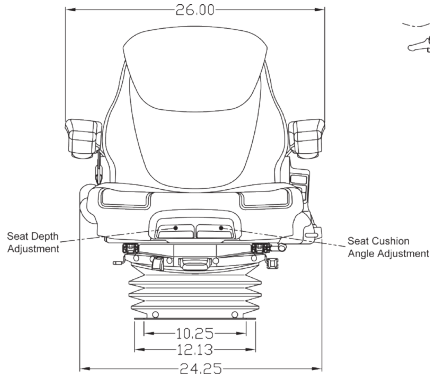

Swivel is Optional (PN: 5007 for PN: 6979)

PNs: 7892 & 7879 Include: KM 1004 Uni Pro™ Seat & Mechanical Suspension

- Mechanical suspension with 8.25" of travel
- 4" suspension travel
- 1.375" SIP and 2.75" stroke reducer
- 286 lb weight adjustment
- Manual height adjustment
- Slide rails

PN: 6429 Includes: KM 1005 Uni Pro™ Seat & Air Suspension, Swivel, Install Hardware & Installation Instructions

PN: 6430 Includes: KM 1005 Uni Pro™ Seat & Mechanical Suspension, Swivel, Install Hardware & Installation Instructions

See **PAGE 4**
for drawings.

- **Assembly is required (seat & suspension do not come attached)**
- Choose between 12-Volt air, or mechanical suspension
- Adjustable backrest folds forward and reclines
- Adjustable backrest extension for extra height
- 3-position adjustable seat height within 2.36"
- 110 - 287 lb weight adjustment
- Slide rails provide fore/aft adjustment
- Durable rubber suspension cover

**FRONT VIEW
PN: 6723**

**SIDE VIEW
PN: 6723**

**FRONT VIEW
PN: 6979**

**SIDE VIEW
PN: 6979**

**Drawings show seat top without backrest extension and seat depth/tilt adjustment handles.*

**FRONT VIEW
PNs: 7892 & 7879**