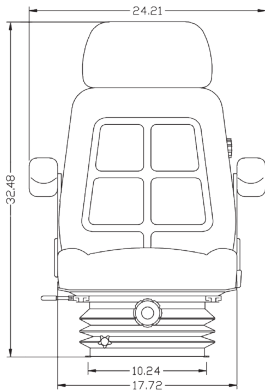

See **PAGE 4**
for drawings.

- **Assembly is required (seat & suspension do not come attached)**
- Choose between 12-Volt air, or mechanical suspension
- Adjustable backrest folds forward and reclines
- Adjustable backrest extension for extra height
- 3-position adjustable seat height within 2.36"
- 110 - 287 lb weight adjustment
- Slide rails provide fore/aft adjustment
- Durable rubber suspension cover

**FRONT VIEW
PN: 6723**

**SIDE VIEW
PN: 6723**

**FRONT VIEW
PN: 6979**

**SIDE VIEW
PN: 6979**

**Drawings show seat top without backrest extension and seat depth/tilt adjustment handles.*

**FRONT VIEW
PNs: 7892 & 7879**

**SIDE VIEW
PNs: 7892 & 7879**

**FRONT VIEW
PNs: 6429 & 6430**

**SIDE VIEW
PNs: 6429 & 6430**

**Drawings show mechanical suspension only and do not show swivel.*