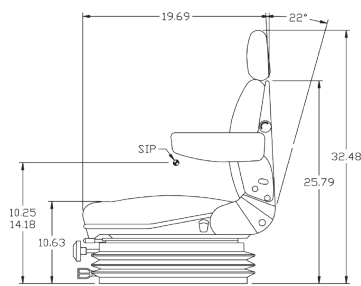

See **PAGE 4**
for drawings.

- **Assembly is required (seat & suspension do not come attached)**
- Choose between 12-Volt air, or mechanical suspension
- Adjustable backrest folds forward and reclines
- Adjustable backrest extension for extra height
- 3-position adjustable seat height within 2.36"
- 110 - 287 lb weight adjustment
- Slide rails provide fore/aft adjustment
- Durable rubber suspension cover

**FRONT VIEW
PN: 6723**

**SIDE VIEW
PN: 6723**

**FRONT VIEW
PN: 6979**

**SIDE VIEW
PN: 6979**

**Drawings show seat top without backrest extension and seat depth/tilt adjustment handles.*

**FRONT VIEW
PNs: 7892 & 7879**

**SIDE VIEW
PNs: 7892 & 7879**

**FRONT VIEW
PNs: 6429 & 6430**

**SIDE VIEW
PNs: 6429 & 6430**

**Drawings show mechanical suspension only and do not show swivel.*