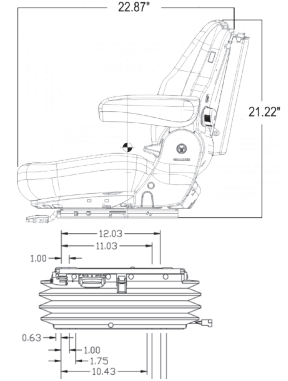

See **PAGE 4**
for drawings.

- **Assembly is required (seat & suspension do not come attached)**
- Choose between 12-Volt air, or mechanical suspension
- Adjustable backrest folds forward and reclines
- Adjustable backrest extension for extra height
- 3-position adjustable seat height within 2.36"
- 110 - 287 lb weight adjustment
- Slide rails provide fore/aft adjustment
- Durable rubber suspension cover

**FRONT VIEW
PN: 6723**

**SIDE VIEW
PN: 6723**

**FRONT VIEW
PN: 6979**

**SIDE VIEW
PN: 6979**

**Drawings show seat top without backrest extension and seat depth/tilt adjustment handles.*

**FRONT VIEW
PNs: 7892 & 7879**

**SIDE VIEW
PNs: 7892 & 7879**

**FRONT VIEW
PNs: 6429 & 6430**

**SIDE VIEW
PNs: 6429 & 6430**

**Drawings show mechanical suspension only and do not show swivel.*