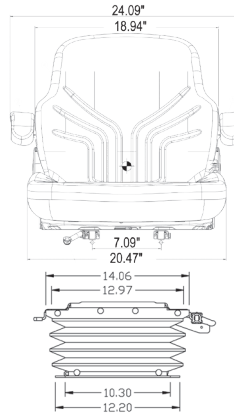

See **PAGE 4**
for drawings.

- **Assembly is required (seat & suspension do not come attached)**
- Choose between 12-Volt air, or mechanical suspension
- Adjustable backrest folds forward and reclines
- Adjustable backrest extension for extra height
- 3-position adjustable seat height within 2.36"
- 110 - 287 lb weight adjustment
- Slide rails provide fore/aft adjustment
- Durable rubber suspension cover

**FRONT VIEW
PN: 6723**

**SIDE VIEW
PN: 6723**

**FRONT VIEW
PN: 6979**

**SIDE VIEW
PN: 6979**

**Drawings show seat top without backrest extension and seat depth/tilt adjustment handles.*

**FRONT VIEW
PNs: 7892 & 7879**

**SIDE VIEW
PNs: 7892 & 7879**

**FRONT VIEW
PNs: 6429 & 6430**

**SIDE VIEW
PNs: 6429 & 6430**

**Drawings show mechanical suspension only and do not show swivel.*