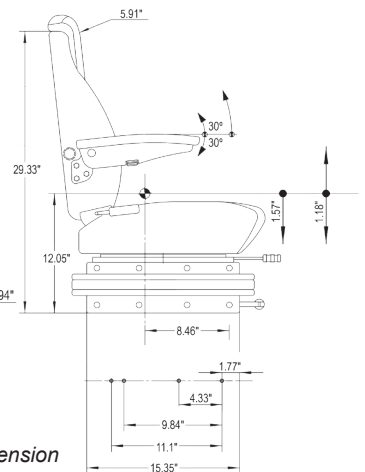

See **PAGE 4**
for drawings.

- **Assembly is required (seat & suspension do not come attached)**
- Choose between 12-Volt air, or mechanical suspension
- Adjustable backrest folds forward and reclines
- Adjustable backrest extension for extra height
- 3-position adjustable seat height within 2.36"
- 110 - 287 lb weight adjustment
- Slide rails provide fore/aft adjustment
- Durable rubber suspension cover

**FRONT VIEW
PN: 6723**

**SIDE VIEW
PN: 6723**

**FRONT VIEW
PN: 6979**

**SIDE VIEW
PN: 6979**

**Drawings show seat top without backrest extension and seat depth/tilt adjustment handles.*

**FRONT VIEW
PNs: 7892 & 7879**

**SIDE VIEW
PNs: 7892 & 7879**

**FRONT VIEW
PNs: 6429 & 6430**

**SIDE VIEW
PNs: 6429 & 6430**

**Drawings show mechanical suspension only and do not show swivel.*