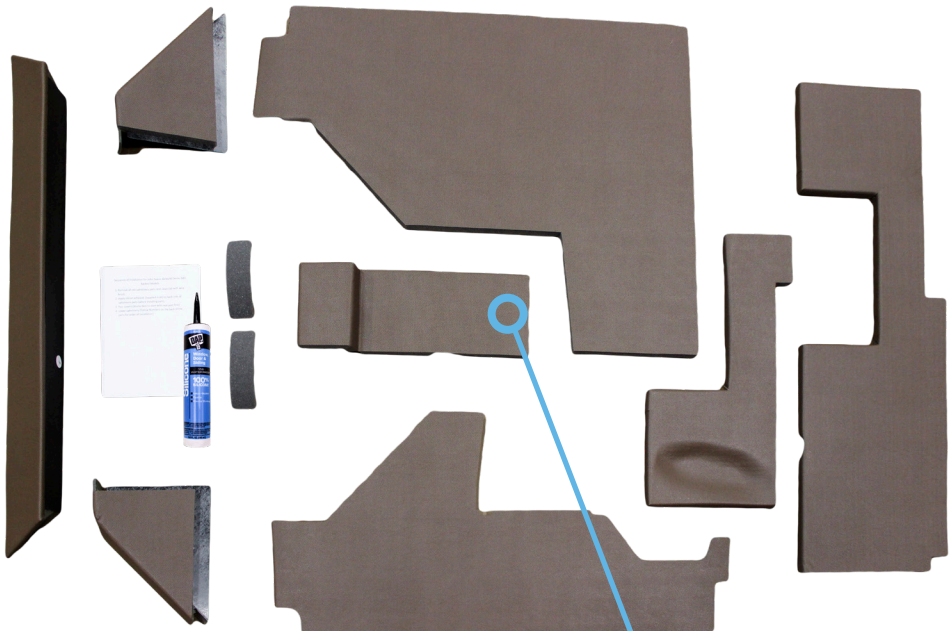

## Quick Fit Lower Cab Kit

Brindle Brown  
Vinyl  
PN: 4147

### QUICK FIT CAB KITS OFFER QUICK INSTALLATION

*The JD 4 Cylinder Utility Series Quick Fit Lower Cab Kit gives you the quickest solution when replacing cab interior. Quick Fit cab kits are faster & easier to install, wrinkle-free, do not require messy glue cans for adhesive, and can be easily removed and repositioned without ruining upholstery. Easily snap these pre-formed pieces into place to make your tractor cab look like new.*

Thermoformed  
black plastic panel  
with Brindle Brown  
vinyl covering

#### Fits - John Deere® 4 Cylinder Utility Series Tractors:

2040, 2240, 2440, 2640, 2840, 2350, 2550, 2750,  
2155, 2355, 2555, 2755

- Pre-formed pieces with plastic backing and vinyl covering
- Contains 10 pieces - LH fender, RH fender, LH seat pan, RH seat pan, upper LH rear, upper RH rear, under rear window rear sill, under seat & 2 ROPS fillers
- Kit is wrinkle-free and repositionable for an almost effortless installation
- Easily snap pieces into place
- Includes silicone sealant and instructions