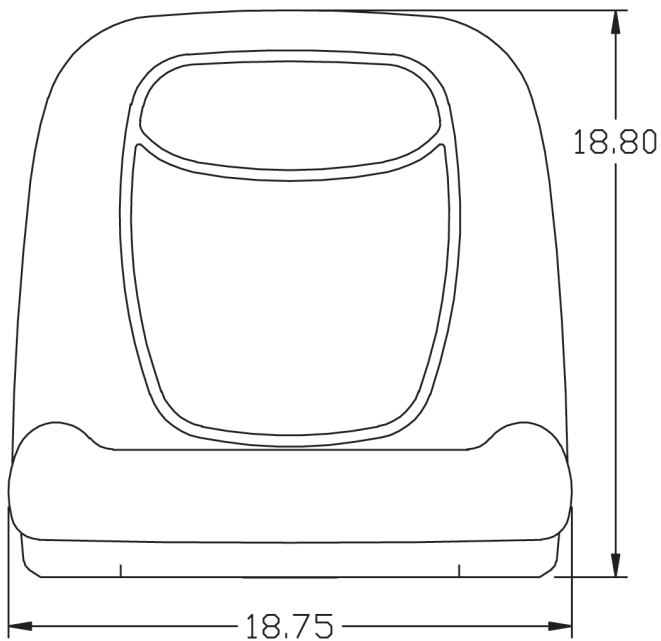

See **REVERSE** for applications, drawings and options.

TRACTORSSEATS.com TURFSEATS.com

800-328-1752

308 NW 2nd Street • Renville, MN 56284

APPLICATIONS

Tractors

Fits - John Deere® 850 Compact Series Tractors
(Replaces John Deere® Part Number CH16115)
850 Series: 650, 750, 850, 900HC, 950, 1050

FRONT VIEW

SIDE VIEW