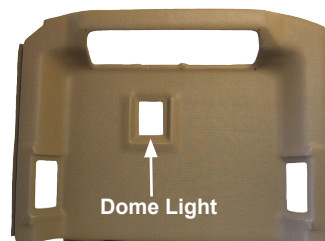

HEADLINER - REAR PANEL

Sailcloth Tan Vinyl
PN: 4567

Camel Hair Tan Cloth
PN: 4563

Early - Sailcloth Tan Vinyl
PN: 4565

Same as image above (PN 4559), but color of image at right (PN 4566).

Late - Sailcloth Tan Vinyl
PN: 4566