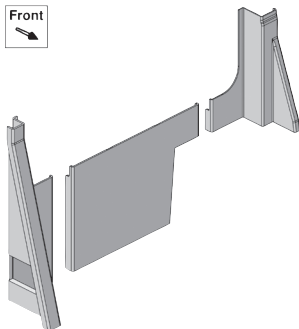

CAB INTERIOR KIT

Camel Hair Tan Cloth
PN: 4193

Sailcloth Tan Vinyl
PN: 4190