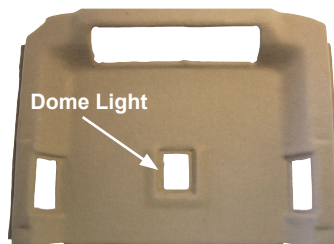

HEADLINER - MAIN PANEL

For models listed without a factory visor; with dome light directly above operator's head
(Fits 9400, 9410, 9500, 9500SH, 9510, 9510SH, 9600, 9610, CTS, CTS II)

Early - Camel Hair Tan Cloth
PN: 4559