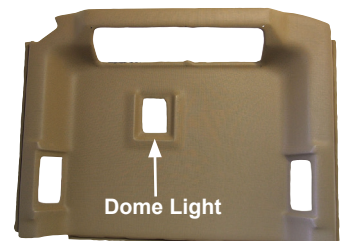

Late II - Sailcloth Tan Vinyl
PN: 4569