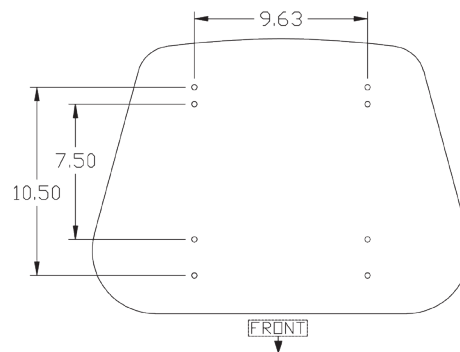

John Deere® Combines: 4400, 4420, 6620, 6622, 7720, 8820

John Deere® Cotton Pickers: 9920, 9930, 9940, 9950, 9960

John Deere® Cotton Strippers: 7440, 7445

John Deere® Forage Harvesters: 5420, 5440, 5460, 5720, 5730, 5820, 5830

BOTTOM VIEW (HYDRAULIC)

SIDE VIEW OF BACKREST

BOTTOM VIEW (MECHANICAL)

Mounting holes for original hardware