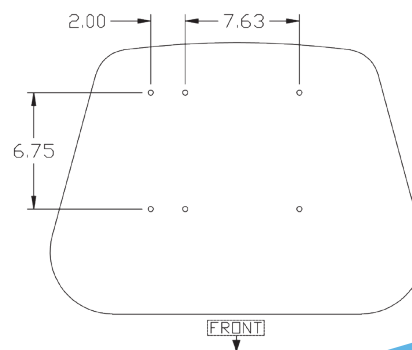

John Deere® Windrowers: 2280, 3430, 3830, 4890, 4990

John Deere® Sprayers: 4700, 4710, 6000, 6100, 6500, 6600, 6700

OPTIONS

- 7297 Black Fabric Seat - Hydraulic
- 7298 Black Fabric Seat - Mechanical
- 7219 Brown Fabric Seat - Hydraulic
- 7220 Brown Fabric Seat - Mechanical
- 7295 Black Fabric Backrest (with Lumbar)
- 7217 Brown Fabric Backrest (with Lumbar)
- 7296 Black Fabric Backrest (without Lumbar)
- 7218 Brown Fabric Backrest (without Lumbar)
- 8102 Economy Brown Fabric Backrest (with Lumbar)
- 8103 Economy Brown Fabric Seat - Hydraulic
- 8104 Economy Brown Fabric Seat - Mechanical
- 9120 Brown Mordura Fabric Backrest & Seat Cover Kit

BOTTOM VIEW (HYDRAULIC)

SIDE VIEW OF BACKREST

BOTTOM VIEW (MECHANICAL)

Mounting holes for original hardware