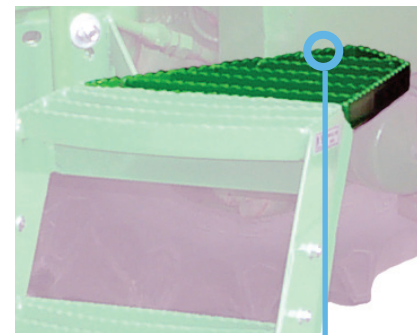

JD Regular Series Step

10-50 Series Row Crop & Utility

CHOOSE FROM

LH Step
PN: 3420

OR

RH Step
PN: 3421

AND

LH Handrail
PN: 3343

OR

RH Handrail
PN: 3344

Handrail available
for added safety

10-20 Row Crop
Series without cab
requires additional
adapter bracket
(PN: 3401 - LH)

Extend-A-Step
option for top step
fills in gap for added
safety

Powder coat finish
for added durability
and wear

9" between
steps for ease
of climbing

Additional fourth
step available

Steps are 14.5" x 6"
(W x D)

See **REVERSE**
for applications
and step options.

- Makes access easier and more convenient
- Matches original equipment colors
- Easy to install
- No drilling required
- Mounts at 30° angle to tractor
- All hardware included