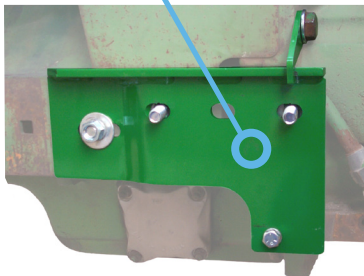

JD Regular Series Step

10-50 Series Row Crop & Utility

CHOOSE FROM

LH Step
PN: 3420

OR

RH Step
PN: 3421

AND

LH Handrail
PN: 3343

OR

RH Handrail
PN: 3344

Handrail available
for added safety

10-20 Row Crop
Series without cab
requires additional
adapter bracket
(PN: 3401 - LH)

Extend-A-Step
option for top step
fills in gap for added
safety

Powder coat finish
for added durability
and wear

9" between
steps for ease
of climbing

Additional fourth
step available

Steps are 14.5" x 6"
(W x D)

See **REVERSE**
for applications
and step options.

- Makes access easier and more convenient
- Matches original equipment colors
- Easy to install
- No drilling required
- Mounts at 30° angle to tractor
- All hardware included