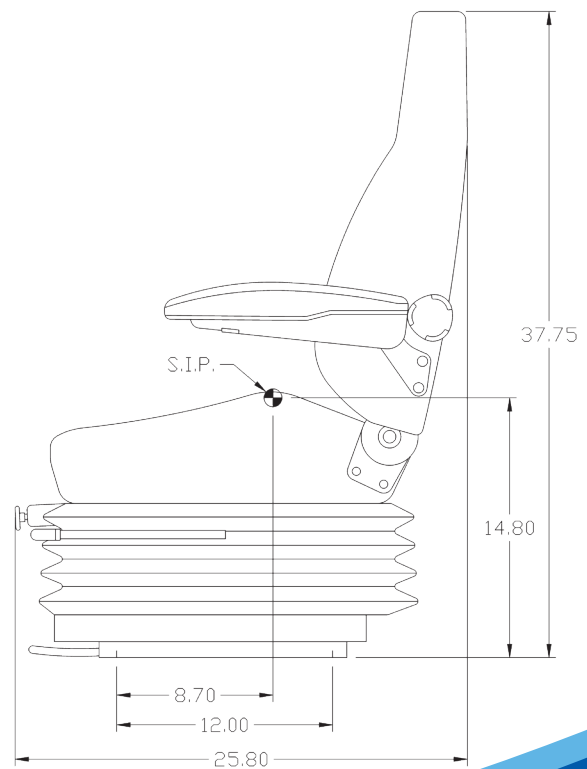

Adjustable backrest angle adds comfort and versatility

2.5" height and suspension tilt adjustment

Seat belt fixation points

Slide rails provide 8" fore/aft adjustment in .4" increments ensuring operator comfort

See **REVERSE** for applications, drawings and options.

TRACTORSEATS.com

CONSTRUCTIONSEATS.com

800-328-1752

308 NW 2nd Street • Renville, MN 56284

APPLICATIONS

Fits - Caterpillar® Construction Equipment

Articulated Dump Trucks: 725, 730, 735, 740, D350, D400;
Integrated Tool Carriers: IT14G, IT28G, IT38G, IT62G, IT62H;
Landfill Compactors: 815F, 816F, 824C, 825G, 825H, 826G, 826H, 834B, 836, 836G, 836H;
Large Wheel Loaders: 988B, 988F, 988G, 988H, 990, 990H, 992C, 992D, 992G, 994F, 994G;
Medium Wheel Loaders: 914G, 924, 924G, 928G, 930G, 938G, 950G, 950H, 962G, 962H, 966D, 966F, 966G, 966H, 970F, 972G, 972H, 980F, 980G, 980H;
Motor Graders: 12H, 120H, 120M, 135H, 14H, 14M, 140H, 140M, 143H, 16H, 16M, 160H, 160M, 163H, 24H, 24M;
Rigid Dump Trucks (Off Highway): 769D, 770, 771D, 772, 773D, 773E, 773F, 775D, 775E, 775F, 776C, 776D, 777C, 777D, 777F, 784B, 784C, 785B, 785C, 789B, 789C, 793B, 793C, 793D, 797, 797B;
Scrapers: 613G, 615G, 621G, 623G, 627G, 631G, 633G, 637G, 651G, 657G;
Track Dozers: D3G, D4G, D5G, D5M, D5N, D6H, D6M, D6N, D6R, D7H, D7R, D8N, D8R, D8T, D9N, D9R, D9T, D10N, D10R, D10T, D11N, D11R, D11T;
Track Loaders: 939C, 953C, 963C, 973C;
Wheel Loaders: 814F, 824G, 824H, 834G, 834H, 844, 844H, 854G, 854K

OPTIONS

- 8144 Armrest Kit
- 8434 Headrest (Black Fabric)
- 8111 Retractable Seat Belt

MAINTENANCE ITEMS

- 8472 Replacement Air Switch Kit
- 8398 Replacement 24-Volt Air Suspension

FRONT VIEW

SIDE VIEW

*Drawings shown with optional armrests.