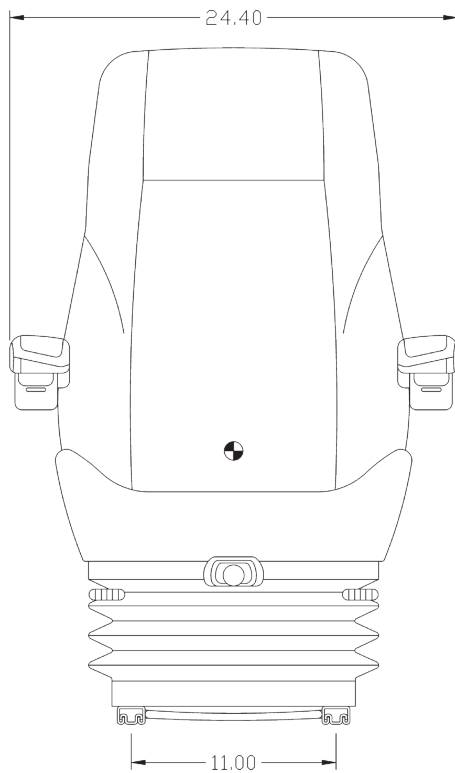

APPLICATIONS

Fits - Caterpillar® Construction Equipment

Articulated Dump Trucks: 725, 730, 735, 740, D350, D400;
Integrated Tool Carriers: IT14G, IT28G, IT38G, IT62G, IT62H;
Landfill Compactors: 815F, 816F, 824C, 825G, 825H, 826G, 826H, 834B, 836, 836G, 836H;
Large Wheel Loaders: 988B, 988F, 988G, 988H, 990, 990H, 992C, 992D, 992G, 994F, 994G;
Medium Wheel Loaders: 914G, 924, 924G, 928G, 930G, 938G, 950G, 950H, 962G, 962H, 966D, 966F, 966G, 966H, 970F, 972G, 972H, 980F, 980G, 980H;
Motor Graders: 12H, 120H, 120M, 135H, 14H, 14M, 140H, 140M, 143H, 16H, 16M, 160H, 160M, 163H, 24H, 24M;
Rigid Dump Trucks (Off Highway): 769D, 770, 771D, 772, 773D, 773E, 773F, 775D, 775E, 775F, 776C, 776D, 777C, 777D, 777F, 784B, 784C, 785B, 785C, 789B, 789C, 793B, 793C, 793D, 797, 797B;
Scrapers: 613G, 615G, 621G, 623G, 627G, 631G, 633G, 637G, 651G, 657G;
Track Dozers: D3G, D4G, D5G, D5M, D5N, D6H, D6M, D6N, D6R, D7H, D7R, D8N, D8R, D8T, D9N, D9R, D9T, D10N, D10R, D10T, D11N, D11R, D11T;
Track Loaders: 939C, 953C, 963C, 973C;
Wheel Loaders: 814F, 824G, 824H, 834G, 834H, 844, 844H, 854G, 854K

OPTIONS

- 8144 Armrest Kit
- 8434 Headrest (Black Fabric)
- 8111 Retractable Seat Belt

MAINTENANCE ITEMS

- 8472 Replacement Air Switch Kit
- 8398 Replacement 24-Volt Air Suspension

FRONT VIEW