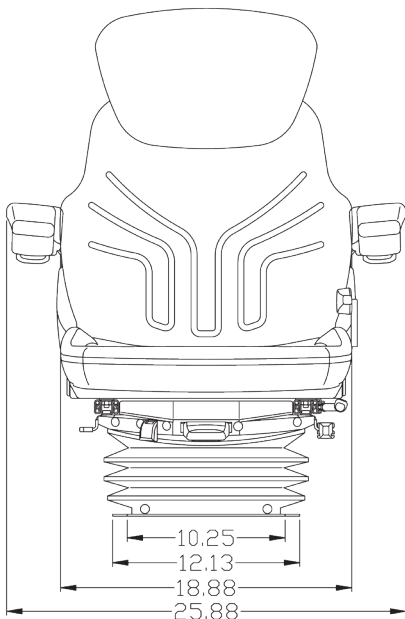

APPLICATIONS

OPTIONS

- 5007 Swivel Kit
- 7996 Retractable Seat Belt
- 7961 Operator Presence Switch
- 8400 MSG85/95 Lateral Isolator Kit
  *Will only work if a Grammer 700 Series seat top is being used
- 8065 Seat/Backrest Cover Kit
  (Alcanta Two-Tone Gray Fabric)
- 8066 Backrest Extension Cover Kit
  (Alcanta Two-Tone Gray Fabric)

MAINTENANCE ITEMS

- 7966 Replacement LH Armrest - Adjustable
- 7967 Replacement RH Armrest - Adjustable
- 8538 Replacement LH Armrest - Non-Adjustable
- 8539 Replacement RH Armrest - Non-Adjustable
- 8365 Replacement Backrest Extension Cushion
  (Black/Gray Matrix Fabric)
- 8573 Replacement Backrest Extension Install Kit
- 7994* Replacement Seat Cushion
  (Black/Gray Matrix Fabric)
- 7995* Replacement Backrest Cushion
  (Black/Gray Matrix Fabric)
- 8158 Replacement Backrest Adjust Handle Kit
- 8448 Replacement LH or RH Backrest
  Adjust Handle Kit
- 8372 Replacement Seat Belt Cover Kit
- 6048 Replacement Slide Rail Kit
- 7993 Replacement Air Compressor
- 8020 Replacement Airbag Kit
- 8237 Replacement Air Hose Kit
- 8572 Replacement Fore/Aft Isolator Handle
- 8210 Replacement Fore/Aft Isolator Kit
- 8513 Replacement Fore/Aft Isolator Lock Kit
- 8294 Replacement MSG95 Shock Kit
- 8023 Replacement Suspension Switch
- 8716 Replacement Wear Parts Kit
- 8131 Replacement Swing Arm Kit

FRONT VIEW