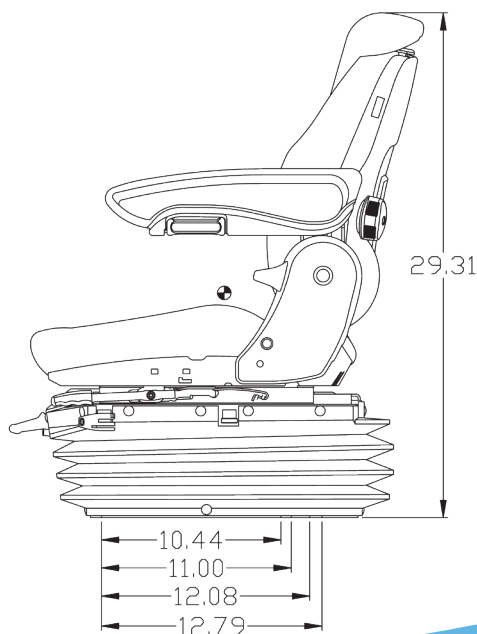

SIDE VIEW

*Replacement cushions only fit the Grammer MSG95/721 seat.