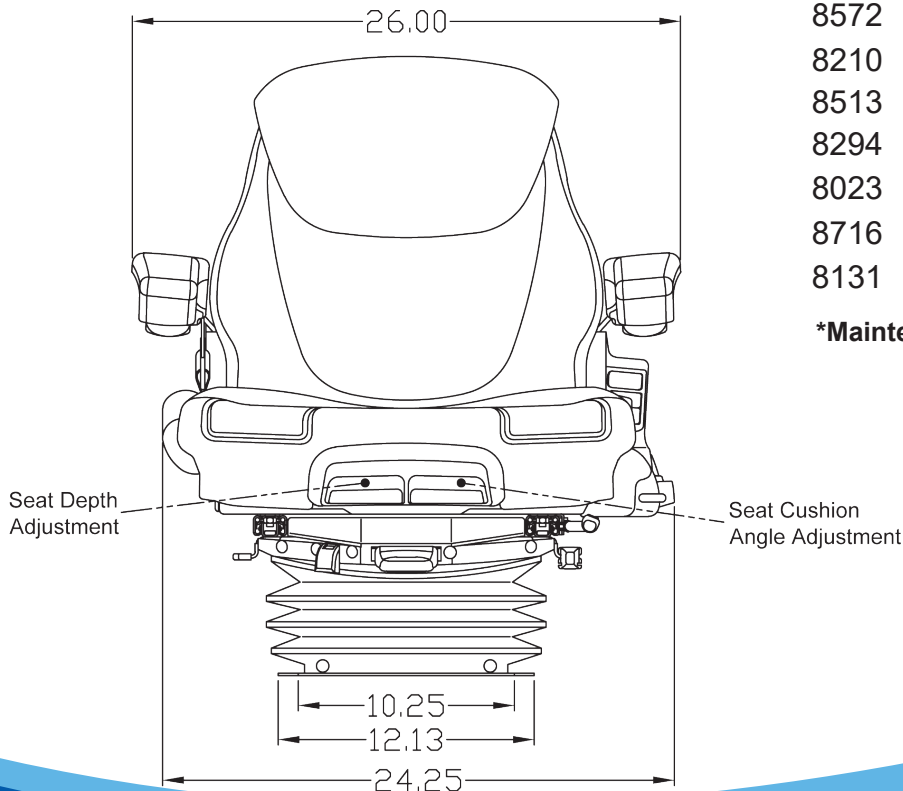

FRONT VIEW

MAINTENANCE ITEMS

- 8678 Replacement Backrest Extension (Brown Fabric)
- 8677 Replacement Backrest Extension (Gray Fabric)
- 8679 Replacement Backrest Extension (Red Vinyl)
- 8573 Replacement Backrest Extension Install Kit
- 7966 Replacement LH Armrest - Adjustable
- 7967 Replacement RH Armrest - Adjustable
- 8538 Replacement LH Armrest - Non-Adjustable
- 8539 Replacement RH Armrest - Non-Adjustable
- 8372 Replacement MSG85/95 Seat Belt Cover Kit
- 8594 Replacement Seat Depth/Tilt Kit
- 6048 Replacement Slide Rail Kit
- 8158 Replacement Backrest Adjust Handle Kit
- 8448 Replacement LH or RH Backrest Adjust Handle Kit
- 7961 Replacement Operator Presence Switch
- 7993 Replacement Air Compressor
- 8020 Replacement Airbag Kit
- 8237 Replacement Air Hose Kit
- 8572 Replacement Fore/Aft Isolator Handle
- 8210 Replacement Fore/Aft Isolator Kit
- 8513 Replacement Fore/Aft Isolator Lock Kit
- 8294 Replacement MSG95 Shock Kit
- 8023 Replacement Suspension Switch
- 8716 Replacement Wear Parts Kit
- 8131 Replacement Swing Arm Kit

*Maintenance Items only fit the K&M seat assembly.