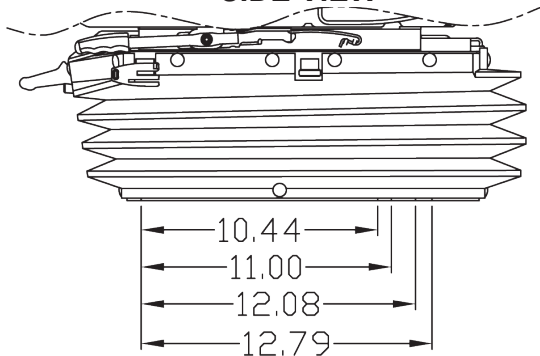

APPLICATIONS

OPTIONS

- 7996 Retractable Seat Belt
- 5007 Swivel Kit
- 8400 MSG85/95 Lateral Isolator Kit
  *Will only work if a Grammer 700 Series seat top is being used

SIDE VIEW