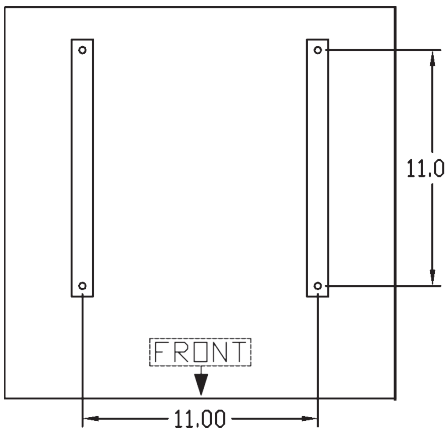

Steel tubular frame

See **REVERSE** for applications, drawings and options.

- Operator presence switch for added safety (optional)
- Mounting patterns (W x L): 8" x 11", 11" x 11", or 14" x 11"

TRACTORSSEATS.com CONSTRUCTIONSEATS.com TURFSSEATS.com