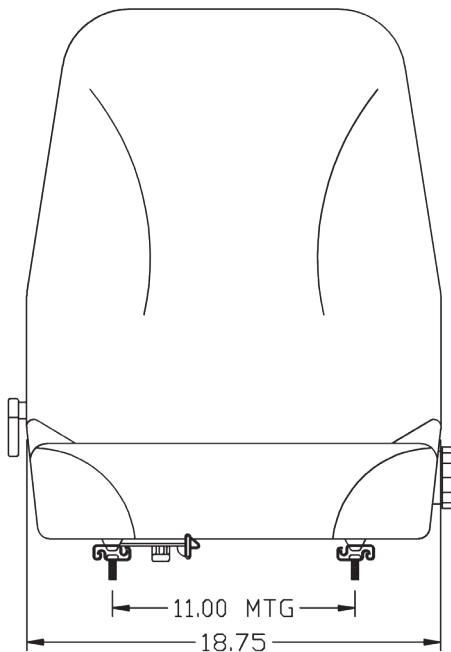

Steel tubular frame

See **REVERSE** for applications, drawings and options.

- Operator presence switch for added safety (optional)
- Mounting patterns (W x L): 8" x 11", 11" x 11", or 14" x 11"

TRACTORSSEATS.com CONSTRUCTIONSEATS.com TURFSSEATS.com

John Deere® Lawn Mowers: 727A, 997 Z-Trak, Z465, Z820A, Z840A

Lull® Telehandler: 6K37

Toro® Lawn Mowers: ZX 525

Woods® Lawn Mowers: 5140, 6170, 6180

OPTIONS

- 7835 Armrest Kit
- 8470 Padded Armrest Kit
- 7911* Lap Belt
- 7925* 45.5" Retractable Seat Belt
- *6002 Seat Belt Bracket
(Necessary with PNs: 7911 & 7925)
- 8443 47" Retractable Seat Belt with Switch
- 8590 51.5" Orange Retractable Seat Belt
- 7746 Operator Presence Switch

FRONT VIEW

SIDE VIEW