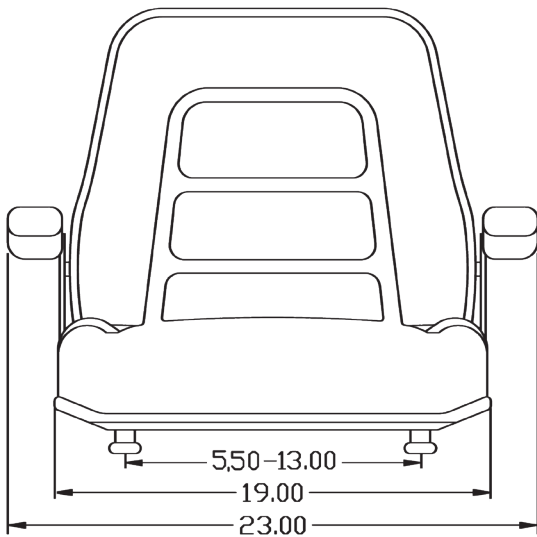

Slide rail adjustment
ensuring operator comfort

See **REVERSE**
for applications,
drawings
and options.

- Infinitely adjustable slide rails side-to-side from 5.5" - 13"
- Multiple front-to-back mountings on slide rails
- Seat dimensions (W x D x H) - 19" x 21.25" x 18.5"

TRACTORSEATS.com CONSTRUCTIONSEATS.com

800-328-1752

308 NW 2nd Street • Renville, MN 56284

APPLICATIONS

Forklifts

Fits - Doosan® Forklifts

BC25S-5, BC25S5, D25S5, D30S5, D35S2, D35S5,
D45S5, D70S5, D90S-5, D160S-5, G25E5, G25E-5,
G25G, G25G-3, G25P5, G30E5, G30G, G30P5, G35S5,
G45S5, G25E5-EX41, GC25P5

FRONT VIEW

SIDE VIEW