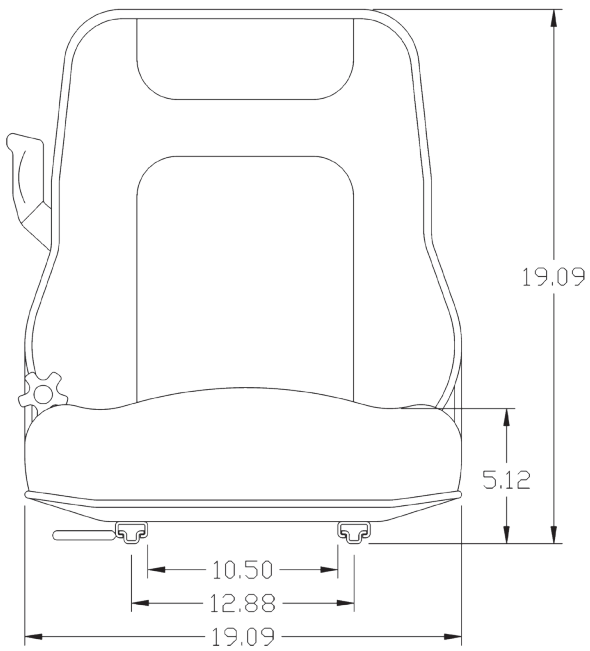

Seat belt
fixation points

Slide rails provide
6" fore/aft adjustment
ensuring operator comfort

See **REVERSE**
for applications,
drawings
and options.

- Absorbs shock and vibration
- Integrated suspension
- 130 - 265 lb weight adjustment
- Fits flat mount surfaces
- Multiple mounting patterns
- Mounting patterns include (W x D): 8" or 10.25" or 12.88" x 8" or 11.25"

TRACTORSEATS.com CONSTRUCTIONSEATS.com

800-328-1752

308 NW 2nd Street • Renville, MN 56284

APPLICATIONS

Construction

Forklifts

OPTIONS

7819 Hip Restraints

FRONT VIEW

SIDE VIEW