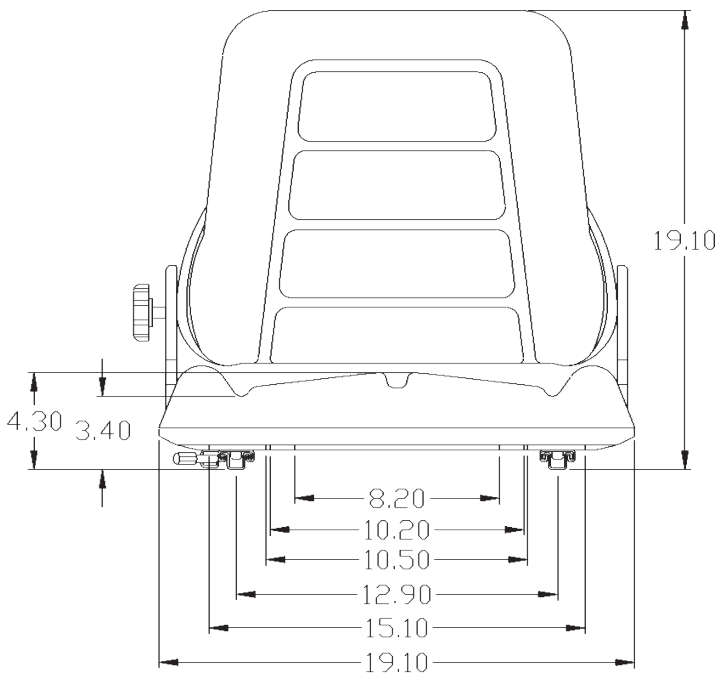

Removeable
seat cushion

Seat belt
fixation points

Slide rails provide
fore/aft adjustment
ensuring operator
comfort

See **REVERSE**
for applications
and drawings.

• Holes can be drilled to fit steel frame

TRACTORSEATS.com TURFSEATS.com

800-328-1752

308 NW 2nd Street • Renville, MN 56284

APPLICATIONS

Forklifts

FRONT VIEW

SIDE VIEW