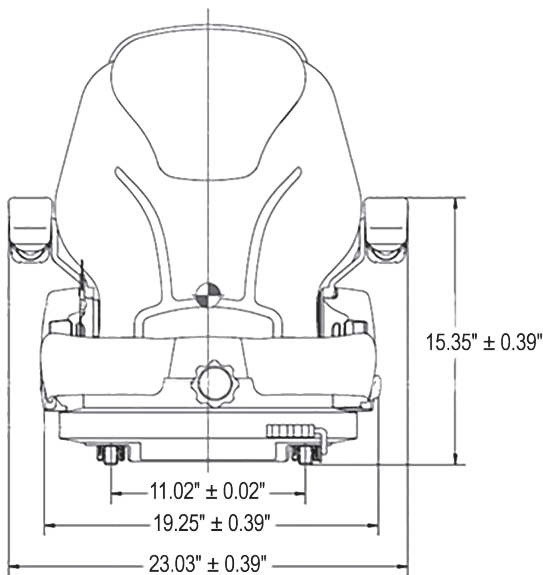

OPTIONS

- 8695 Adjustable Armrest Kit
- 8698 Backrest Extension (Black/Gray Vinyl)
- 8696 Backrest Extension (Black Vinyl)
- 8697 Backrest Extension (Gray Vinyl)

FRONT VIEW