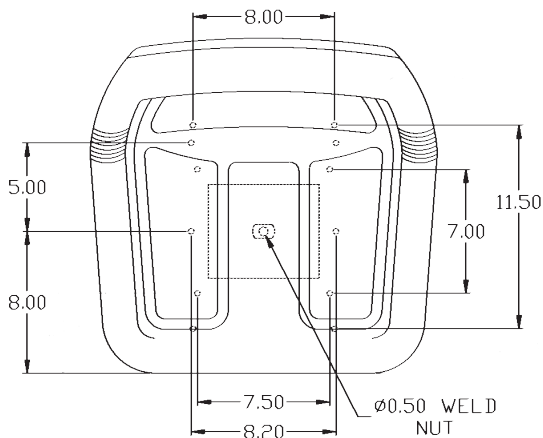

Multiple mounting
patterns for multiple
uses

See **REVERSE**
for applications,
drawings
and options.

- Mounting patterns include (W x L): 6" x 5", 7.5" x 3", 7.5" x 7", 8.25" x 5", 8.5" x 1.63", 11.25" x 11"

SIDE VIEW