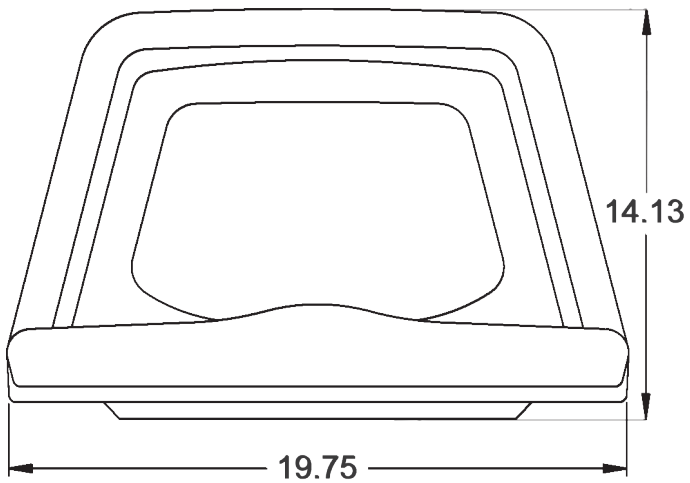

Multiple mounting
patterns for multiple
uses

See **REVERSE**
for applications,
drawings
and options.

- Mounting patterns include (W x L): 6" x 5", 7.5" x 3", 7.5" x 7", 8.25" x 5", 8.5" x 1.63", 11.25" x 11"

TRACTORSEATS.com TURFSEATS.com

800-328-1752

308 NW 2nd Street • Renville, MN 56284

APPLICATIONS

Lawn Mowers

OPTIONS

8258 Armrest Kit

FRONT VIEW

SIDE VIEW