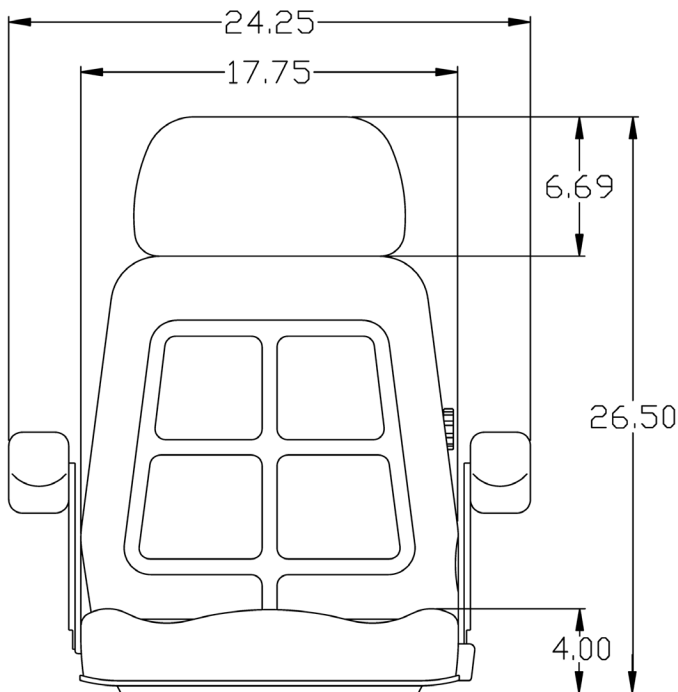

APPLICATIONS

OPTIONS

- 7925 45.5" Retractable Seat Belt
- 8443 47" Retractable Seat Belt with Switch
- 8590 51.5" Orange Retractable Seat Belt

MAINTENANCE ITEMS

- 8644 Replacement Armrest Kit
- 7759 Replacement Seat Cushion (Black Fabric)
- 7757 Replacement Backrest Cushion (Black Fabric)
- 7758 Replacement Seat Cushion (Gray Fabric)
- 7756 Replacement Backrest Cushion (Gray Fabric)
- 6047 Replacement Slide Rail Kit

*Maintenance Items only fit the K&M seat assembly.

FRONT VIEW