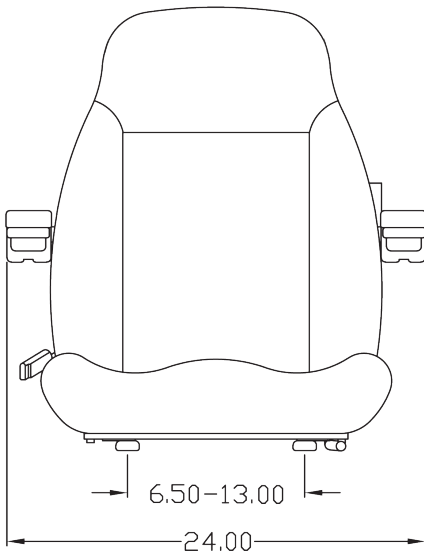

APPLICATIONS

Tractors

Fits - John Deere® 7000 Series with Open Station:

7200, 7400, 7210, 7410, 7510, 7600, 7700, 7800, 7610 (BSN 089999), 7710 (BSN 089999), 7810 (BSN 089999), 7710 (ASN 090000), 7810 (ASN 090000)

KM MSG95 Air Suspension Features:

- Self-contained 12-Volt compressor
- Frame width of 11.75"
- Side controls; fore/aft isolator
- Suspension travel of 4"
- Suspension stroke up to 7"
- Manual weight adjustment with weight indicator
- 110-285 lb weight adjustment
- Shock absorber

KM MSG85 Mechanical Suspension Features:

- Frame width of 11.75"
- Suspension travel of 4"
- Suspension stroke up to 7"
- Flip handle weight adjustment with weight indicator
- 110-285 lb weight adjustment
- 3-position height adjustment or 3"
- Shock absorber

KM 441 FRONT VIEW