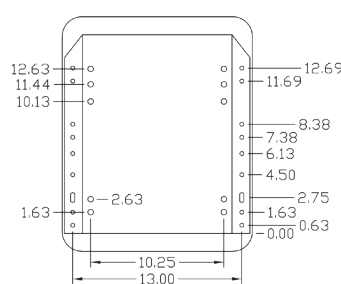

KM MSG85 Mechanical Suspension Features:

- Frame width of 11.75"
- Suspension travel of 4"
- Suspension stroke up to 7"
- Flip handle weight adjustment with weight indicator
- 110-285 lb weight adjustment
- 3-position height adjustment or 3"
- Shock absorber

KM 441 FRONT VIEW

KM 441 SIDE VIEW

MSG95 TOP VIEW

MSG95 BOTTOM VIEW

MSG85 TOP VIEW

MSG85 BOTTOM VIEW