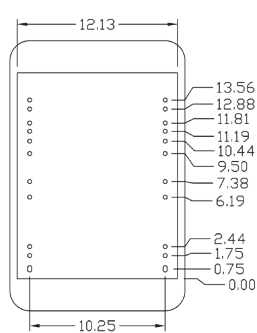

KM MSG85 Mechanical Suspension Features:

- Frame width of 11.75"
- Suspension travel of 4"
- Suspension stroke up to 7"
- Flip handle weight adjustment with weight indicator
- 110-285 lb weight adjustment
- 3-position height adjustment or 3"
- Shock absorber

KM 441 FRONT VIEW

KM 441 SIDE VIEW

MSG95 TOP VIEW

MSG95 BOTTOM VIEW

MSG85 TOP VIEW

MSG85 BOTTOM VIEW