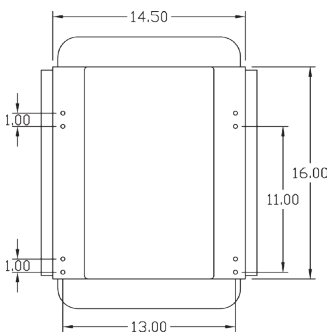

KM MSG95 Air Suspension Features:

- Self-contained 12-Volt compressor
- Frame width of 11.75"
- Side controls; fore/aft isolator
- Suspension travel of 4"
- Suspension stroke up to 7"
- Manual weight adjustment with weight indicator
- 110-285 lb weight adjustment
- Shock absorber

KM MSG85 Mechanical Suspension Features:

- Frame width of 11.75"
- Suspension travel of 4"
- Suspension stroke up to 7"
- Flip handle weight adjustment with weight indicator
- 110-285 lb weight adjustment
- 3-position height adjustment or 3"
- Shock absorber

KM 441 FRONT VIEW

KM 441 SIDE VIEW

MSG95 TOP VIEW

MSG95 BOTTOM VIEW

MSG85 TOP VIEW

MSG85 BOTTOM VIEW