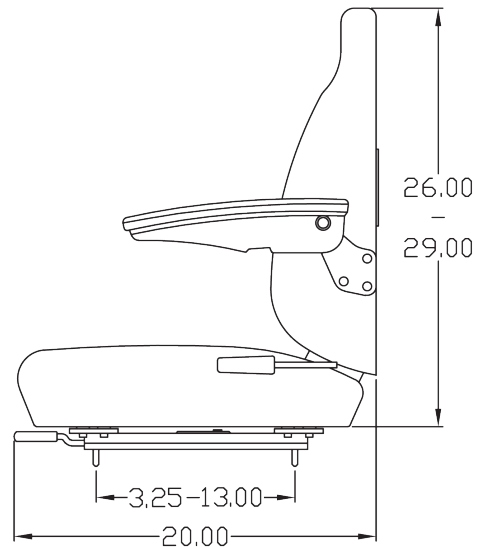

KM 441 SIDE VIEW