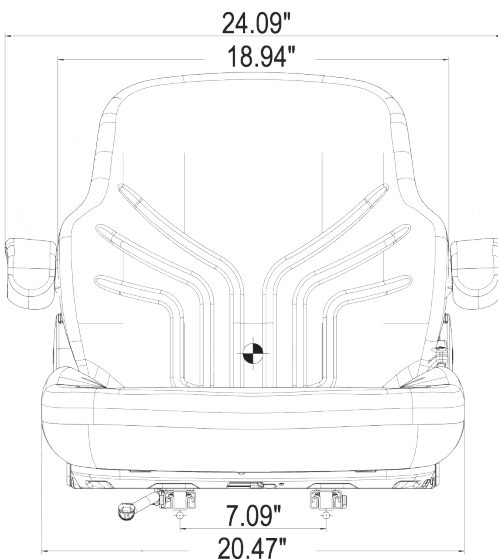

APPLICATIONS

OPTIONS

- 8365 Backrest Extension
  (Black/Gray Matrix Fabric)
- 8454 Backrest Extension (Brown Fabric)
- 8573 Backrest Extension Install Kit
- 8455 Lumbar Support Kit
- 7996 Retractable Seat Belt Kit
- 5007 Swivel Kit
- 7961 Operator Presence Switch
- 8065 Seat/Backrest Cover Kit
  (Alcanta Two-Tone Gray Fabric)
- 8066 Backrest Extension Cover Kit
  (Alcanta Two-Tone Gray Fabric)

MAINTENANCE ITEMS

- 7966 Replacement LH Armrest - Adjustable
- 7967 Replacement RH Armrest - Adjustable
- 8538 Replacement LH Armrest - Non-Adjustable
- 8539 Replacement RH Armrest - Non-Adjustable
- 8245* Replacement Back Cushion
  (Brown Fabric)
- 8371* Replacement Seat Cushion
  (Brown Fabric)
- 7995* Replacement Back Cushion
  (Black/Gray Matrix Fabric)
- 8510* Replacement Seat Cushion
  (Black/Gray Matrix Fabric)
- 8709* Replacement Seat Cushion
  (Black Vinyl)
- 8158 Replacement Backrest Adjust Handle Kit
- 8448 Replacement LH or RH Backrest Adjust
  Handle Kit
- 8372 Replacement MSG85/95 Seat Belt Cover
  Kit
- 8594** Replacement Seat Depth/Tilt Kit
- 6048 Replacement Slide Rail Kit

*Replacement cushions only fit the K&M seat assembly.

** Replacement part for the Black/Gray Matrix Fabric Seat (PN: 8374) only.

Note: Maintenance Items only fit the K&M seat assembly.

FRONT VIEW