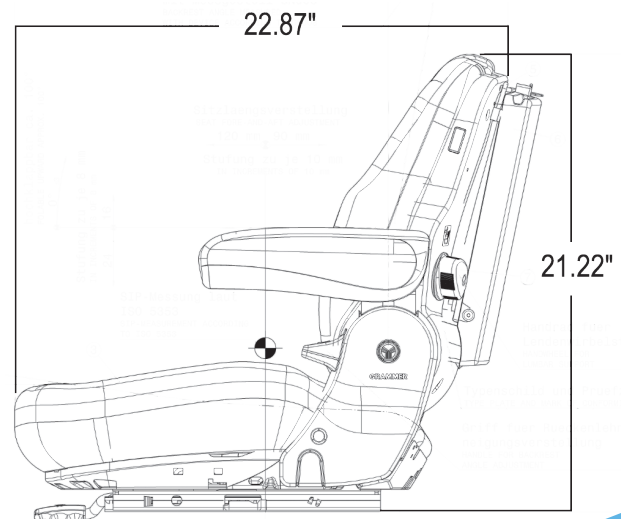

SIDE VIEW

*Drawings shown with optional armrests for PN: 8323. Armrests standard on PN: 8312.