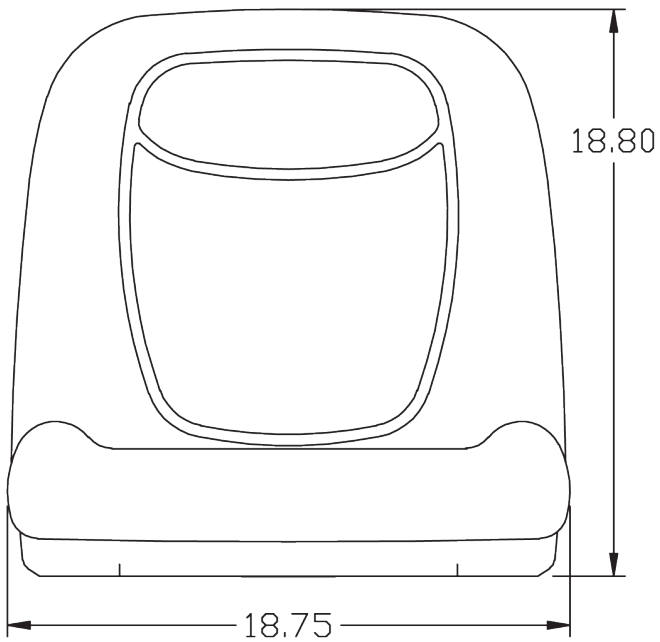

KM 125 Uni Pro™
Bucket Seat
PN: 7937

JD Gator/Mower
Bucket Seat
PN: 7927

Milsco XB 180 Seat

*Other colors available. *Other colors available.

FRONT VIEW
(OF SEAT THAT COVER FITS)

SEAT SIDE VIEW
(OF SEAT THAT COVER FITS)