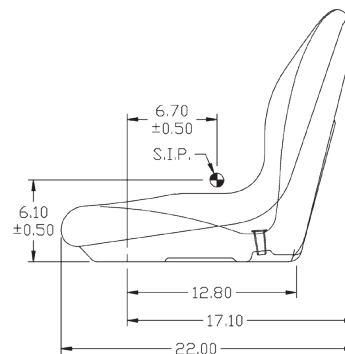

800-328-1752

308 NW 2nd Street • Renville, MN 56284

APPLICATIONS

Tractors

Fits - Kubota® B and BX Series Compact Tractors
 (Replaces Kubota® Number K2571-56110,
 *K2571-56112)

BX Series: BX23D, BX24D (SN 57961 & Above, and
 *57962 & Below), BX25, BX1830D, BX1850D (SN
 55125 & Above, and *55126 & Below), BX2230D,
 BX2350D (SN 62580 & Above, and *62581 & Below)

OPTIONS

- 7947 KM 125 Armrest Kit (PN: 6830)
- 7946 KM 129 Armrest Kit (PN: 6831)
- 7911* Lap Belt
- 7925* 45.5" Retractable Seat Belt
- *6002 Seat Belt Bracket
 (Necessary with PNs: 7911 & 7925)
- 8443 47" Retractable Seat Belt with Switch
- 8590 51.5" Orange Retractable Seat Belt
- 6043 Slide Rail Kit
- 8666 Operator Presence Switch
 (Normally Open)
- 8667 Operator Presence Switch
 (Normally Closed)
- 8671 4-Prong Operator Presence Switch
 (Normally Closed)

FRONT VIEW
PN: 6830

SIDE VIEW
PN: 6830

FRONT VIEW
PN: 6831

SIDE VIEW
PN: 6831