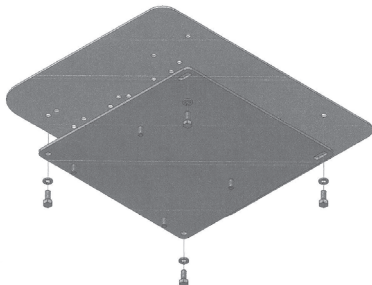

Kubota BX

Bucket Seat Kits

CHOOSE FROM

●
Black Vinyl
PN: 6830

OR

●
Black Vinyl
PN: 6831

milsco[®]

PN: 6831

Vacuum formed waterproof vinyl cover adds comfort and durability

PN: 6830

Ergonomical cushion

Drain hole prevents water build-up

Durable blow molded plastic frame is corrosion resistant

Seat Bracket & Bolts

PN: 6830 Includes: KM 125 Uni Pro™ Bucket Seat, Seat Bracket & Bolt Bag

PN: 6831 Includes: KM 129 Uni Pro™ Bucket Seat, Seat Bracket & Bolt Bag

See **REVERSE** for applications, drawings and options.

TRACTORSEATS.com **TURFSEATS.com**