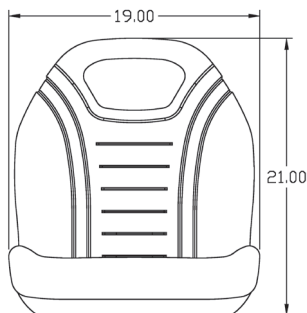

OPTIONS

- 7947 KM 125 Armrest Kit (PN: 6830)
- 7946 KM 129 Armrest Kit (PN: 6831)
- 7911* Lap Belt
- 7925* 45.5" Retractable Seat Belt
- *6002 Seat Belt Bracket
 (Necessary with PNs: 7911 & 7925)
- 8443 47" Retractable Seat Belt with Switch
- 8590 51.5" Orange Retractable Seat Belt
- 6043 Slide Rail Kit
- 8666 Operator Presence Switch
 (Normally Open)
- 8667 Operator Presence Switch
 (Normally Closed)
- 8671 4-Prong Operator Presence Switch
 (Normally Closed)

FRONT VIEW
PN: 6830

SIDE VIEW
PN: 6830

FRONT VIEW
PN: 6831

SIDE VIEW
PN: 6831