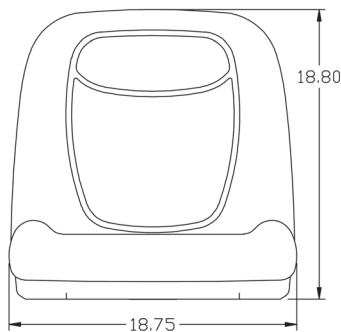

APPLICATIONS

Tractors

Fits - Kubota® B and BX Series Compact Tractors
(Replaces Kubota® Number K2571-56110,
*K2571-56112)

BX Series: BX23D, BX24D (SN 57961 & Above, and
*57962 & Below), BX25, BX1830D, BX1850D (SN
55125 & Above, and *55126 & Below), BX2230D,
BX2350D (SN 62580 & Above, and *62581 & Below)

OPTIONS

- 7947 KM 125 Armrest Kit (PN: 6830)
- 7946 KM 129 Armrest Kit (PN: 6831)
- 7911* Lap Belt
- 7925* 45.5" Retractable Seat Belt
- *6002 Seat Belt Bracket
  (Necessary with PNs: 7911 & 7925)
- 8443 47" Retractable Seat Belt with Switch
- 8590 51.5" Orange Retractable Seat Belt
- 6043 Slide Rail Kit
- 8666 Operator Presence Switch
  (Normally Open)
- 8667 Operator Presence Switch
  (Normally Closed)
- 8671 4-Prong Operator Presence Switch
  (Normally Closed)

FRONT VIEW
PN: 6830